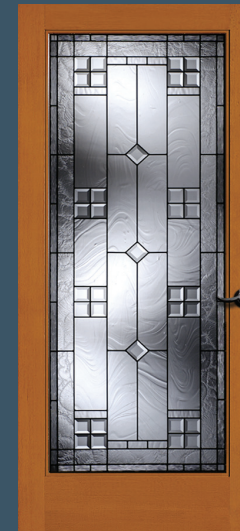

VENETIA®
88424 door with black caming. Privacy Rating 5.