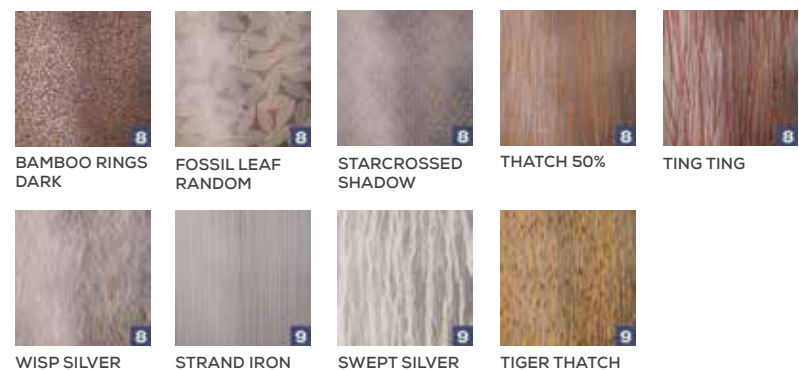

VIEW ALL **INTERIOR FRENCH DOORS**
simpsondoor.com/interiorfrench

1501

Shown in cherry with optional shaker sticking and satin etch glass

1501

Shown in sapele mahogany with 1701 sidelight

GLASS OPTIONS

Pick the tempered glass or resin panel (interior doors only) that is right for you. You may feel that an abundance of natural light is the way to go, or a better fit may be glass with greater privacy. Just keep in mind that we have an option that suits your style (number on glass refers to the privacy rating).

RESIN OPTIONS

(for interior doors only)

The panels are made with translucent resins and encapsulated materials to create unique, showpiece doors. Choose from natural or textile materials to design the perfect look for your home.