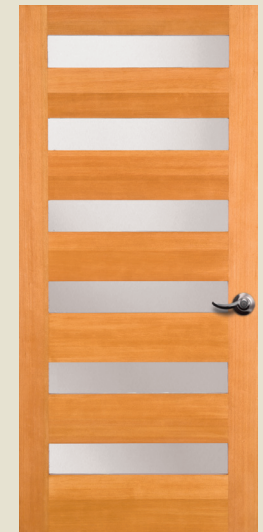

1505
with optional satin etch glass

1603

1604

1605

with optional mistlite glass.
Privacy Rating 8.

ANY DOOR. ANY GLASS.
Shown with optional Mistlite Glass

1606

with optional
shaker sticking