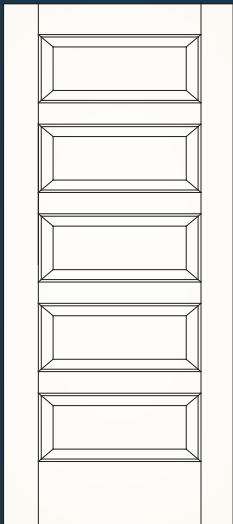

8055 FP

8021 FP BIFOLD

DOOR PROFILE

SHAKER FLAT PANEL DOORS

FLAT PANEL DOORS

8762 SHAKER FP

MDF INTERIOR DOORS

Here's the inside story on these interior doors. They are made from a highly refined MDF, which is a stable and abundant wood fiber material. This blend of modern materials and technology delivers architecturally-true, primed and ready-to-paint doors to fit any interior style. And with four distinct construction methods, there is a stylish solution for any budget.

84101

84102

84104

84202

84203

84509

84516

84517

84518

84563

84593

84618

84626

84633

VIEW ENTIRE COLLECTION OF **BRAVO DOORS**
simpsondoor.com/bravo

DOOR OPTIONS INCLUDE (SEE SIMPSONDOOR.COM/OPTIONS):