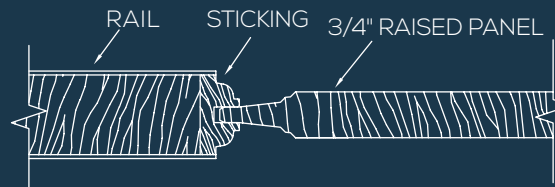

DOOR PROFILE

RAISED PANEL DOORS

*AVAILABLE IN TWO AND FOUR DOOR UNITS

Matching 20-minute fire-rated doors are available for all designs to complete your house package. Visit simpsondoor.com/fire-rated for more information.