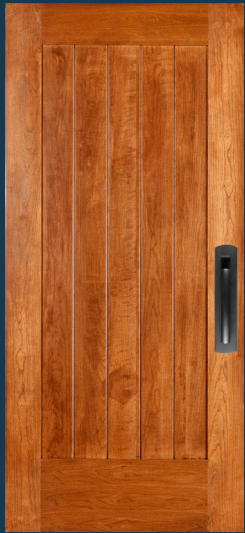

55 FP

FLAT PANEL DOORS

65 FP

162 FP

1120 FP
CHALKBOARD

1182 FP
CHALKBOARD

43 FP BIFOLD*

33 FP BIFOLD*

© Donna DuFresne Design

1120
Chalkboard

BARN DOORS

49801
Shown in cherry

49802
Shown in red oak

49803

49812

49812
Shown in knotty alder
weathered with gray finish