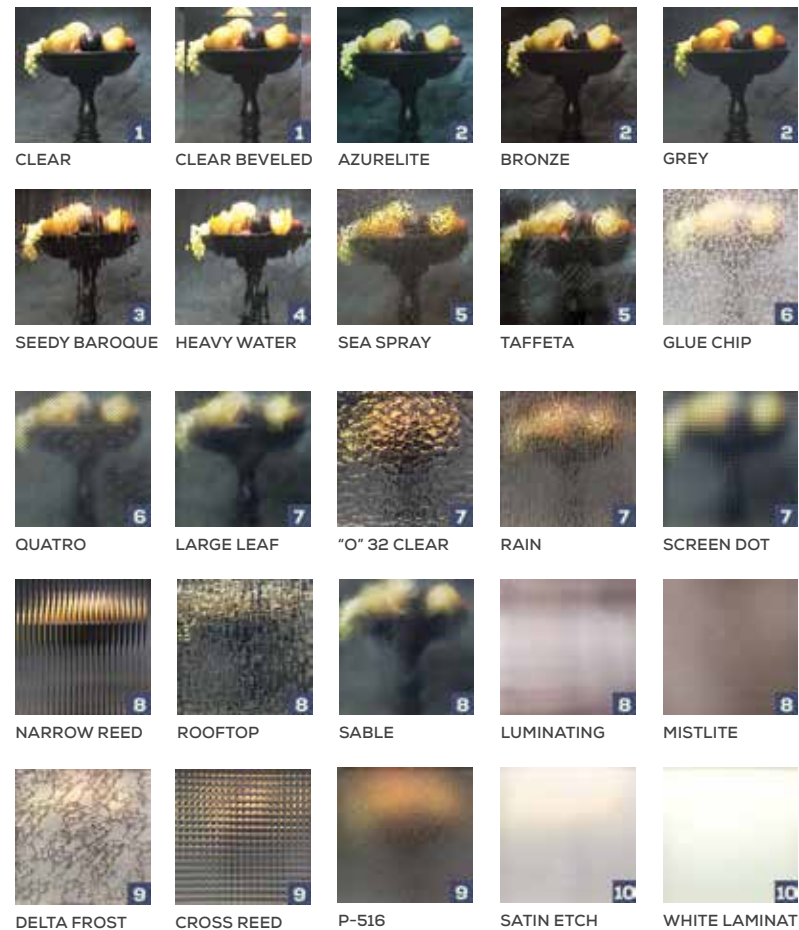

VIEW ALL **INTERIOR FRENCH DOORS**
simpsondoor.com/interiorfrench

1501

Shown in cherry with optional shaker sticking and satin etch glass

1501

Shown in sapele mahogany with 1701 sidelight

GLASS OPTIONS

Pick the tempered glass or resin panel (interior doors only) that is right for you. You may feel that an abundance of natural light is the way to go, or a better fit may be glass with greater privacy. Just keep in mind that we have an option that suits your style (number on glass refers to the privacy rating).