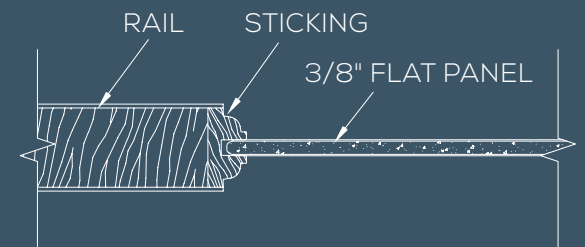

8055 FP

8021 FP BIFOLD

DOOR PROFILE

SHAKER FLAT PANEL DOORS

FLAT PANEL DOORS

8762 SHAKER FP

MDF INTERIOR DOORS

Here's the inside story on these interior doors. They are made from a highly refined MDF, which is a stable and abundant wood fiber material. This blend of modern materials and technology delivers architecturally-true, primed and ready-to-paint doors to fit any interior style. And with four distinct construction methods, there is a stylish solution for any budget.