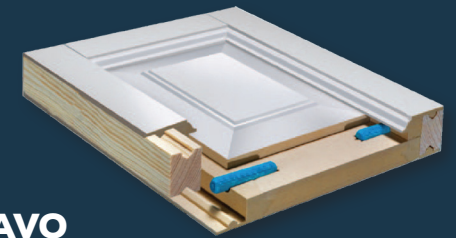

BRAVO
Stile & Rail Doors