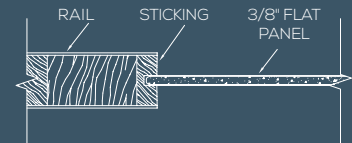

Matching 20-minute fire-rated doors are available for all designs to complete your house package. Visit simpsondoor.com/fire-rated for more information.

DOOR OPTIONS INCLUDE (SEE [SIMPSONDOOR.COM/OPTIONS](http://simpsondoor.com/options)):

*AVAILABLE IN TWO AND FOUR DOOR UNITS