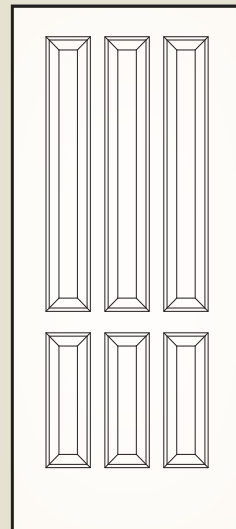

84536

84539

84642

84645

84102
Bravo door

OVATION LAYERED PANEL DOORS

MDF doors made with unique layered construction. Unlimited design flexibility for a great value. Matching bifold and lower doors available. Up to 90-minute fire-ratings available.

87101

87102

87103

87104

87105

87106

87301

87304

87404

87521

87525

87529

87532

87534

VIEW ENTIRE COLLECTION OF **OVATION DOORS**
simpsondoor.com/ovation

DOOR OPTIONS INCLUDE (SEE SIMPSONDOOR.COM/OPTIONS):