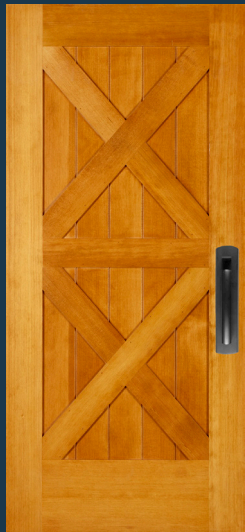

BARN DOORS

TEST DRIVE YOUR DOOR
simpsondoor.com/testdrive

49818