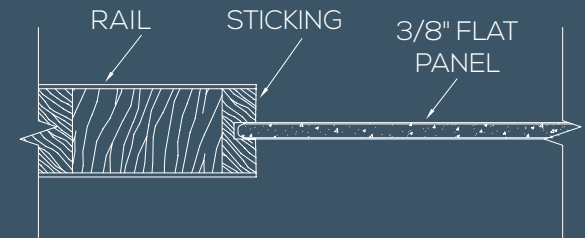

8055 FP

8021 FP BIFOLD

DOOR PROFILE

SHAKER FLAT PANEL DOORS

FLAT PANEL DOORS

8762 SHAKER FP

MDF INTERIOR DOORS

Here's the inside story on these interior doors. They are made from a highly refined MDF, which is a stable and abundant wood fiber material. This blend of modern materials and technology delivers architecturally-true, primed and ready-to-paint doors to fit any interior style. And with four distinct construction methods, there is a stylish solution for any budget.