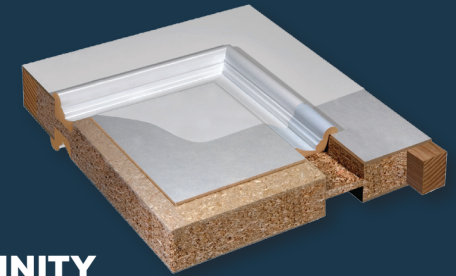

MDF INTERIOR DOORS

Here's the inside story on these interior doors. They are made from a highly refined MDF, which is a stable and abundant wood fiber material. This blend of modern materials and technology delivers architecturally-true, primed and ready-to-paint doors to fit any interior style. And with four distinct construction methods, there is a stylish solution for any budget.

VIEW ALL **MDF INTERIOR DOORS**
simpsondoor.com/mdf

INFINITY
Inlaid Moulding Doors