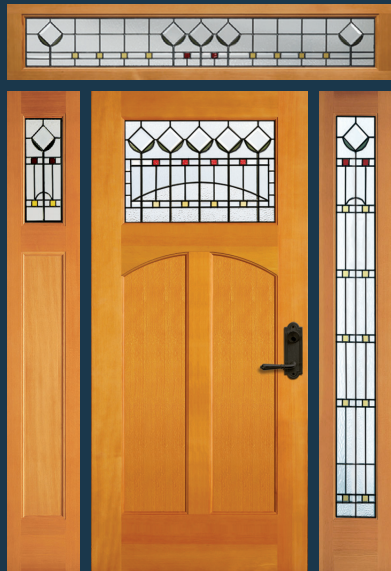

NORTHWEST GARDEN® II

6992 door with optional arched rail, 6187 (left) and 6186 (right) sidelights, 6785 transom with black caming. Privacy Rating 9.