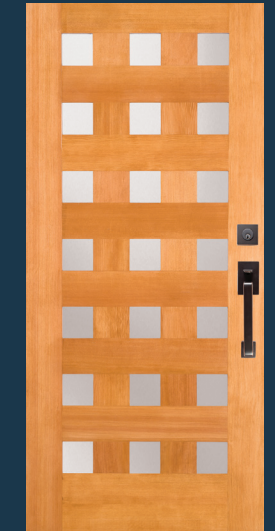

7408 IG
with 7818 sidelight and optional shaker sticking

7409 IG
with 7819 sidelight and optional shaker sticking and P-516 glass. Privacy Rating 9.

7410 IG
Shown in walnut with 7810 sidelight and optional shaker sticking

7411 IG
with 7811 sidelight

7427 IG
with optional heavy water glass. Privacy Rating 4.

7421 IG
with optional shaker sticking

7409

Shown in Douglas fir with optional shaker sticking

4945* IG
with optional
shaker sticking