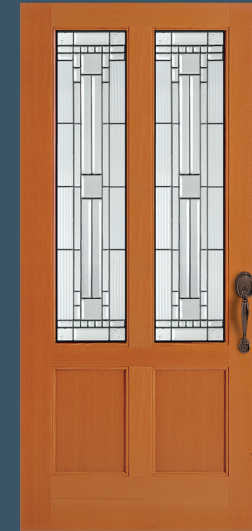

PLYMOUTH®

6326 door with black caming. Privacy Rating 7.