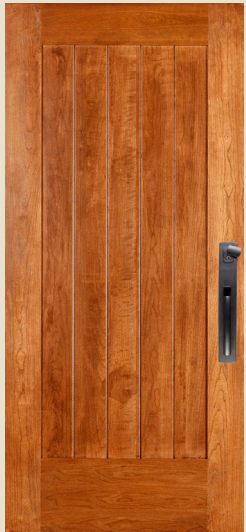

BARN DOORS

49841
Shown in cherry