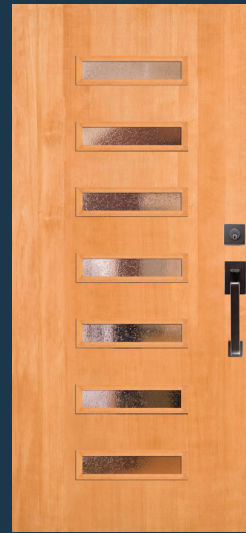

DOOR PROFILES

RAISED L MOULDING (STANDARD)

SHAKER FLUSH (OPTIONAL)

DOOR OPTIONS INCLUDE (SEE SIMPSONDOOR.COM/OPTIONS):

*As viewed from exterior of home.

49905 IG

49906 IG
Shown in walnut

49907 IG
with optional sea spray glass. Privacy Rating 5