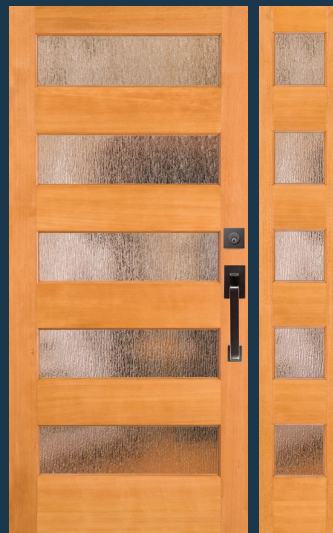

7405 IG
with 7815 sidelight and optional rain glass. Privacy Rating 7.

ANY DOOR. ANY GLASS.
Shown with optional Rain Glass

7406 IG
with 7816 sidelight and optional shaker sticking

7407 IG
Shown in white birch with 7817 sidelight and optional shaker sticking