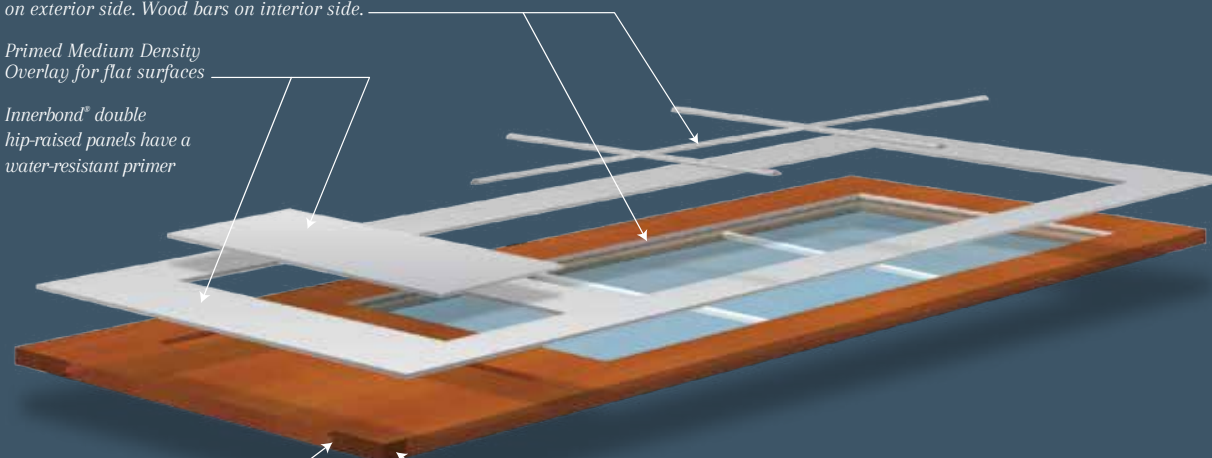

WEATHER SEAL™ PROCESS

Entire stile-and-rail joints coated and bonded to decrease the possibility of water infiltration

ULTRABLOCK® TECHNOLOGY

Composite block material finger-jointed into the bottom of the stiles

ULTRABLOCK® TECHNOLOGY

A long time favorite of Simpson's most discriminating customers, UltraBlock® technology adds a water-resistant composite block in the bottom of the door stiles, where water infiltration can occur in a tough exposure. Our exclusive Weather Seal™ process provides additional protection against moisture penetrating the bottom rail. It's our answer to the galoshes you splashed around in as a kid.