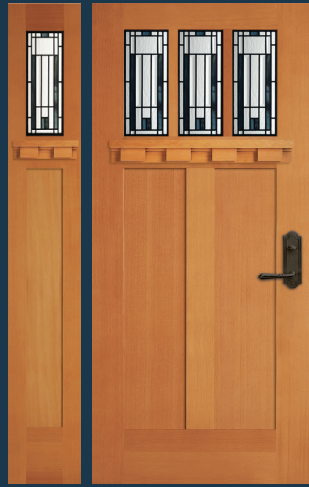

DOOR OPTIONS INCLUDE (SEE SIMPSONDOOR.COM/OPTIONS):

UltraBlock® included.

RAVENNA™ I

6921 door with optional arched rail, 6177 sidelight, 6789 transom with black caming. Privacy Rating 5.

PALOMAR™ II

36933 door, 6178 sidelight, 9541 and 9510 dentil shelves with black caming and optional shaker sticking. Privacy Rating 6.