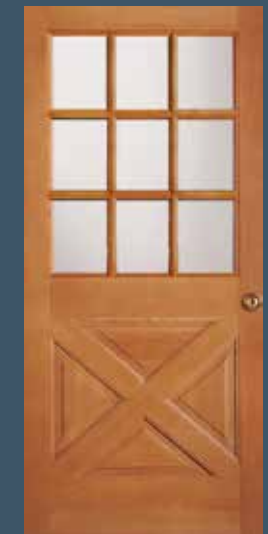

37035 SDL, IG
7035 TDL