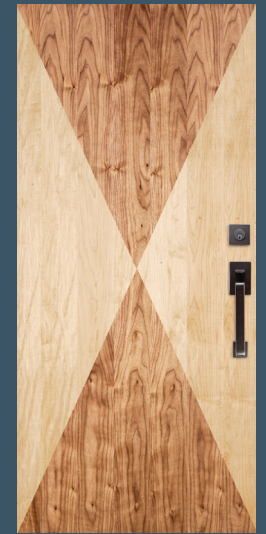

49953
Combines maple and walnut