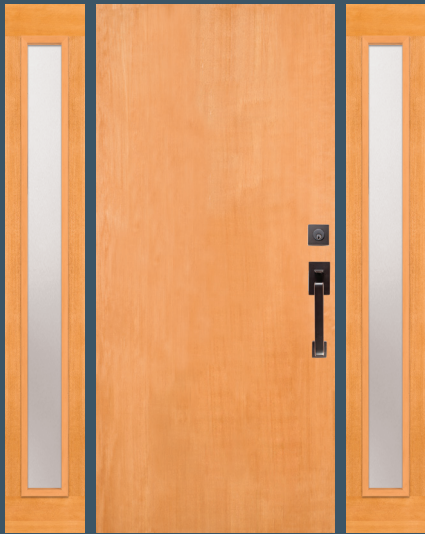

49900
with 49910 sidelights