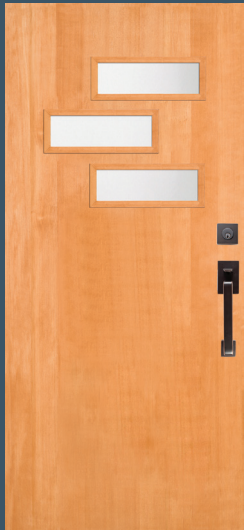

49903* IG

ANY DOOR. ANY GLASS.
Shown with optional Sable Glass

DOOR PROFILES

RAISED L MOULDING (STANDARD)

SHAKER FLUSH (OPTIONAL)

DOOR OPTIONS INCLUDE (SEE SIMPSONDOOR.COM/OPTIONS):

*As viewed from exterior of home.