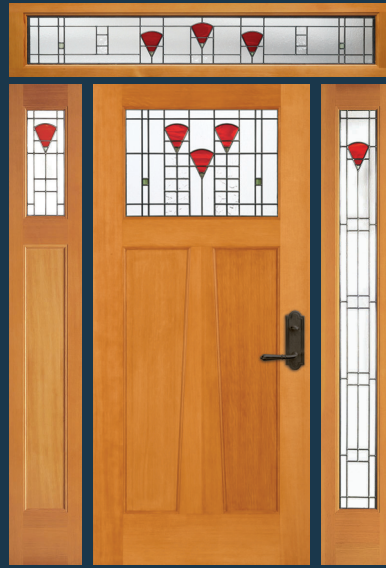

CALIFORNIA POPPY® II

6962 door with optional angled mutt, 6181 (left) and 6184 (right) sidelights, 6781 transom with black caming. Privacy Rating 8.