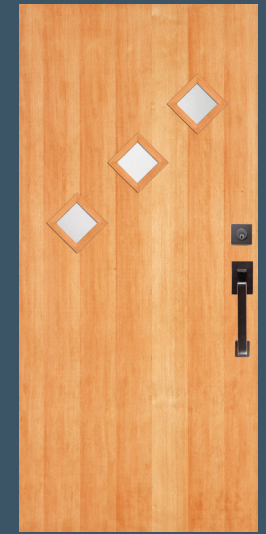

49912* IG

ANY DOOR. ANY GLASS.
Shown with optional Sable Glass

DOOR PROFILES

RAISED L MOULDING (STANDARD)

SHAKER FLUSH (OPTIONAL)

DOOR OPTIONS INCLUDE (SEE SIMPSONDOOR.COM/OPTIONS):

*As viewed from exterior of home.