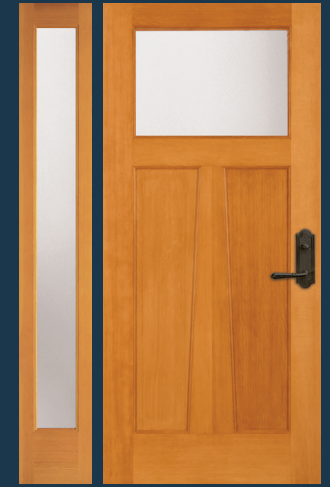

6801

with optional angled mutt, 6170 sidelight with clear insulated glazing