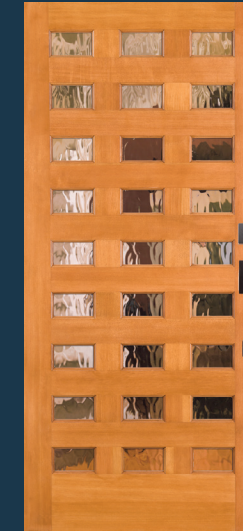

7427 IG
with optional heavy water glass. Privacy Rating 4.