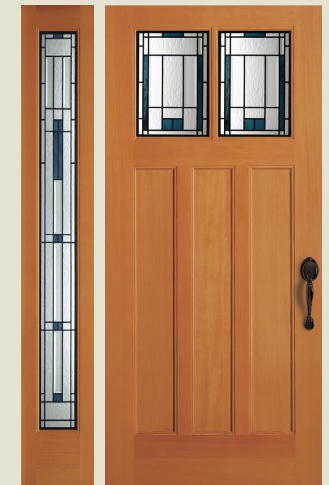

TALCOTT™ III

36942 door, 6177 sidelight with black caming. Privacy Rating 6.

DOOR OPTIONS INCLUDE (SEE SIMPSONDOOR.COM/OPTIONS):

UltraBlock® included.