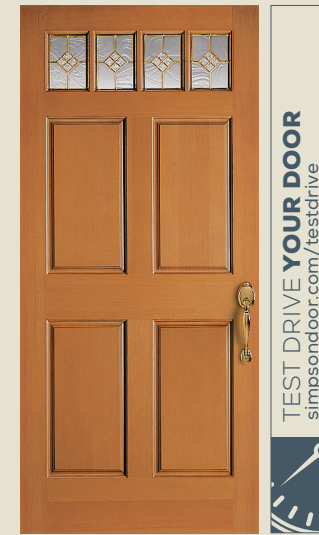

VIEW ENTIRE **SELECTS SERIES**
simpsondoor.com/selects

VENETIA® II
4234 door, 4235 sidelights with black caming. Privacy Rating 7.

ST. TROPEZ IV
4242 door with brass caming. Privacy Rating 7.

QUEEN ANNE® IV
4294 door with black caming. Privacy Rating 7.