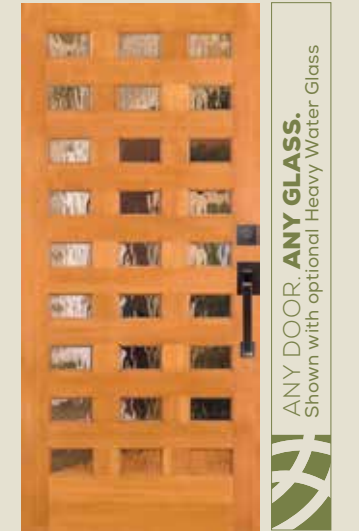

7427 IG
with optional heavy
water glass.
Privacy Rating 4.

ANY DOOR. **ANY GLASS.**
Shown with optional Heavy Water Glass