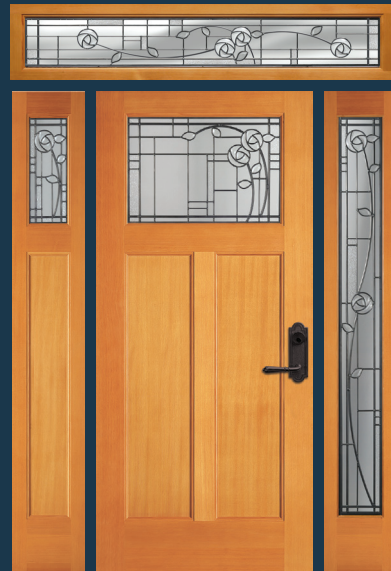

FOUR SQUARE® II

6961* door, 6179* (left) and 6176* (right) sidelights, 6786* transom with black caming. Privacy Rating 5.