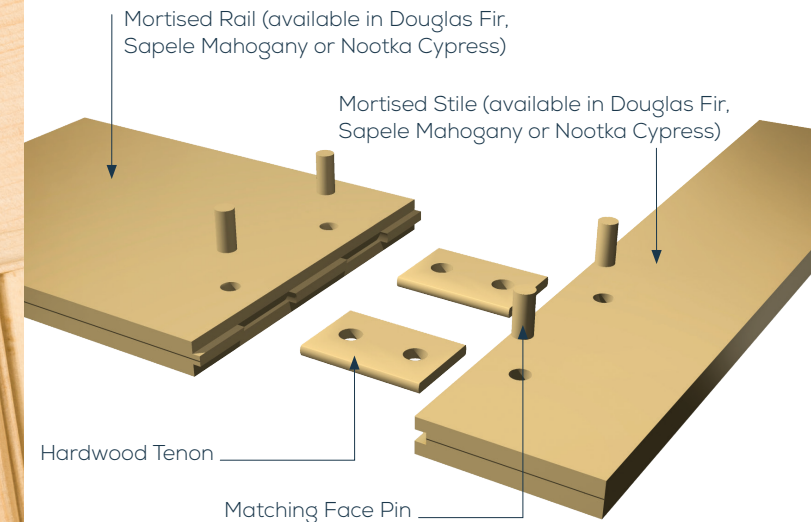

EXTENDED WARRANTY

- 10-year warranty on doors made from Douglas Fir, Sapele Mahogany and Nootka Cypress
- No building overhang required

UNBEATABLE CONSTRUCTION

- Mortise-and-tenon joinery with face-driven pins
- Two-piece laminated stile-and-rail construction
- Divided lite doors made with SDL construction
- Design pressure ratings of DP50