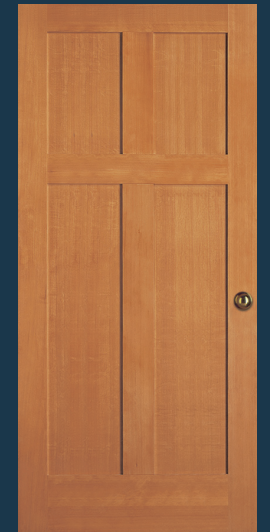

7284
Shown in maple

7255

WATERBARRIER® TECHNOLOGY
simpsondoor.com/waterbarrier

SHAKER SERIES FLAT PANEL DOORS

70720

70782

70784

70760
Shown in cherry