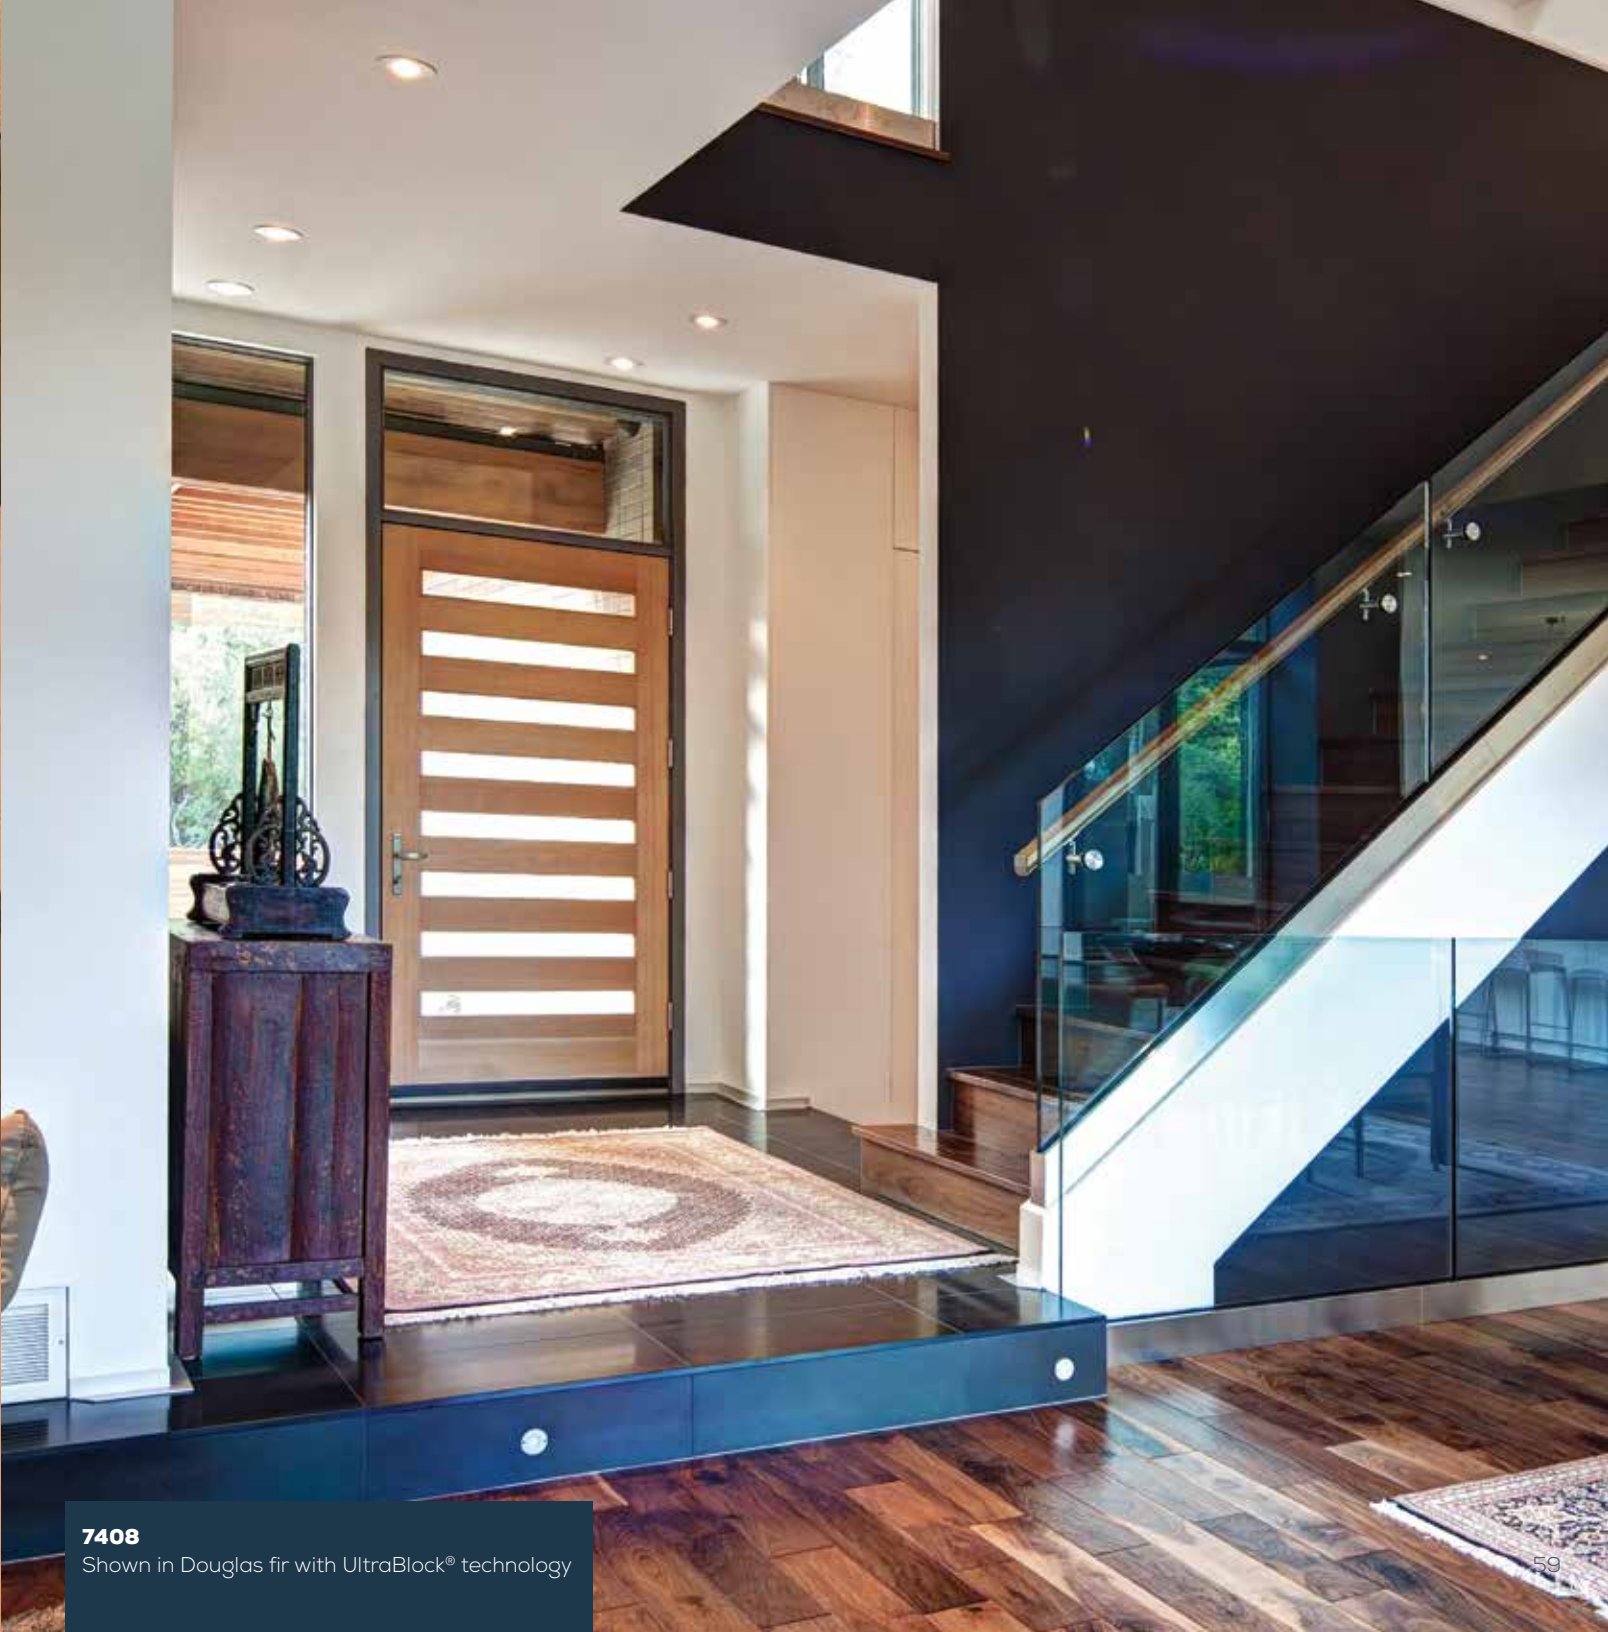

7408
Shown in Douglas fir with UltraBlock® technology