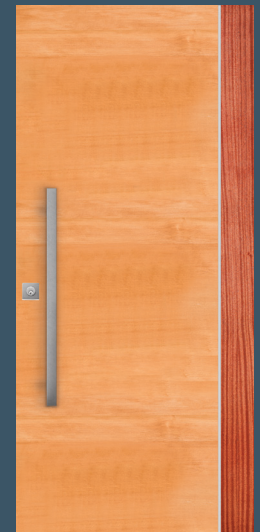

49920
Combines Douglas fir (horizontal grain) and sapele mahogany with optional silver metal inlay