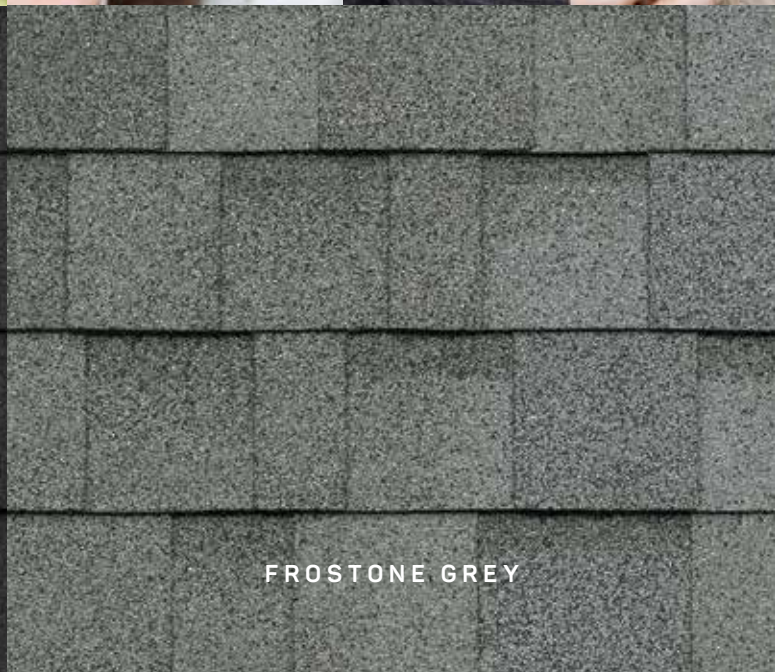

GLACIER

Stately, formal, elegant, traditional.

PERFECT PAIRINGS: Stone, brick, masonry, siding (especially white, dove grey or midnight blue).

GLACIER

GRANITE BLACK

FROSTONE GREY

There's no substitute for the real thing. Before you decide on the perfect color of IKO Dynasty shingles for your home, ask to see several full size shingles and an actual roof installation. Then watch how it changes appearance in varying degrees of sunlight. The color blends are so unusual, so truly spectacular, you have to see them to believe them.