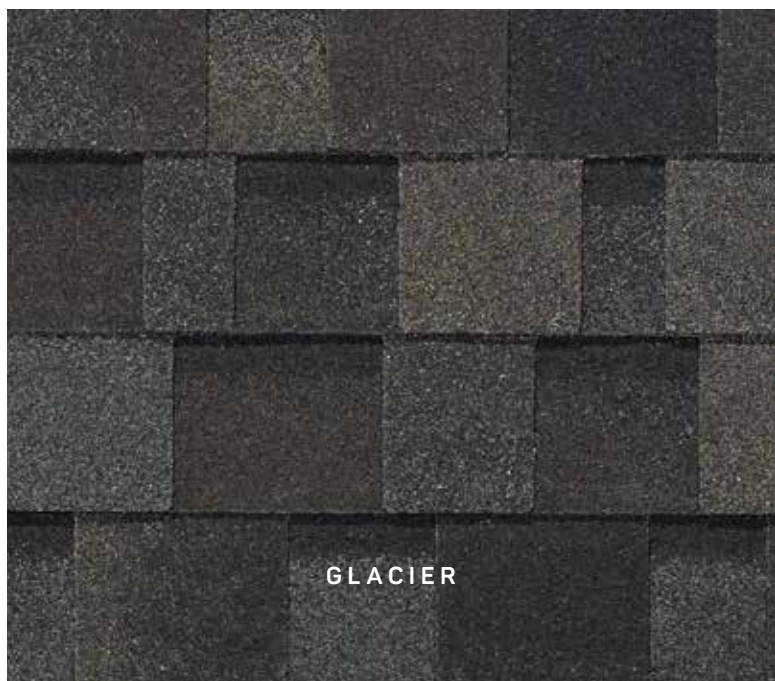

Hi-def. It's not just for TVs.

When it's time to adjust your roof, turn up the volume on what it's saying about you. IKO Dynasty performance laminated shingles are designed to broadcast your sense of personal style to the entire neighborhood. Say it loud and proud, with our ultra-high-definition quality shingles.

GLACIER

Stately, formal, elegant, traditional.

PERFECT PAIRINGS: Stone, brick, masonry, siding (especially white, dove grey or midnight blue).

GLACIER