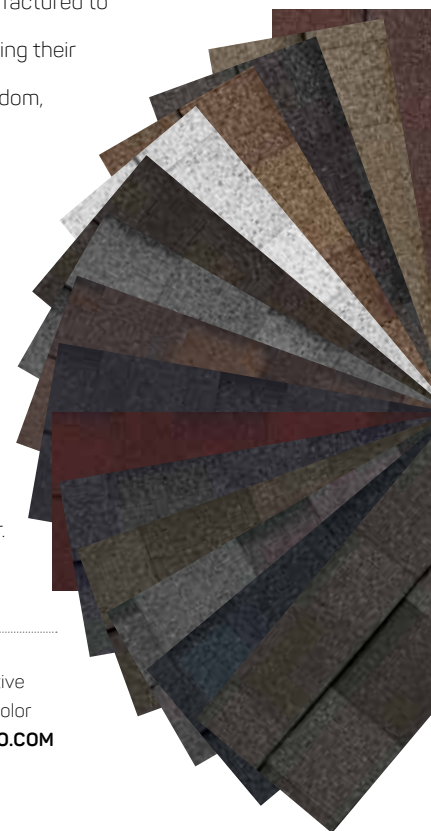

Your biggest challenge?

Choosing the right color from among the palette of spectacular color blends we offer.

Can't decide on a shingle color? IKO RoofViewer® to the rescue! Our exclusive interactive shingle selector software tool lets you mix'n'match our shingles based on home style, color of siding and other accessories. Or upload a photo of your actual home. Download at IKO.COM or get our free app at Google Play or iTunes. *See details on back cover.