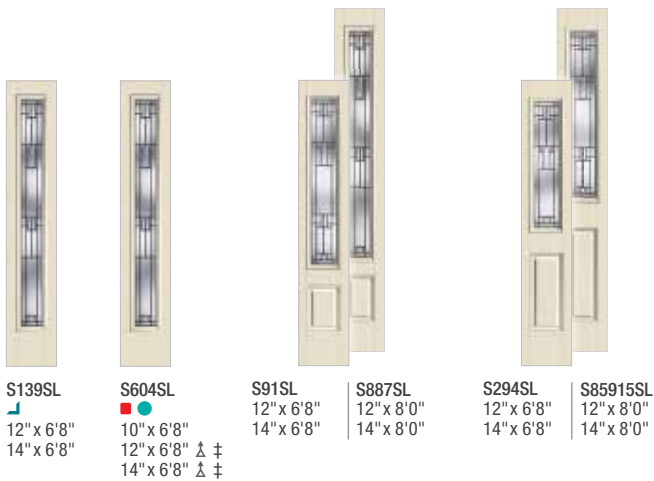

19055T
3'0" door + (2) 12" sidelites
3'0" door + (2) 14" sidelites
Continuous Sill Systems Only

19520T
3'0" door + (2) 12" sidelites
3'0" door + (2) 14" sidelites
Continuous Sill Systems Only

Transoms can be stained or painted to match a Fiber-Classic or Smooth-Star door system.