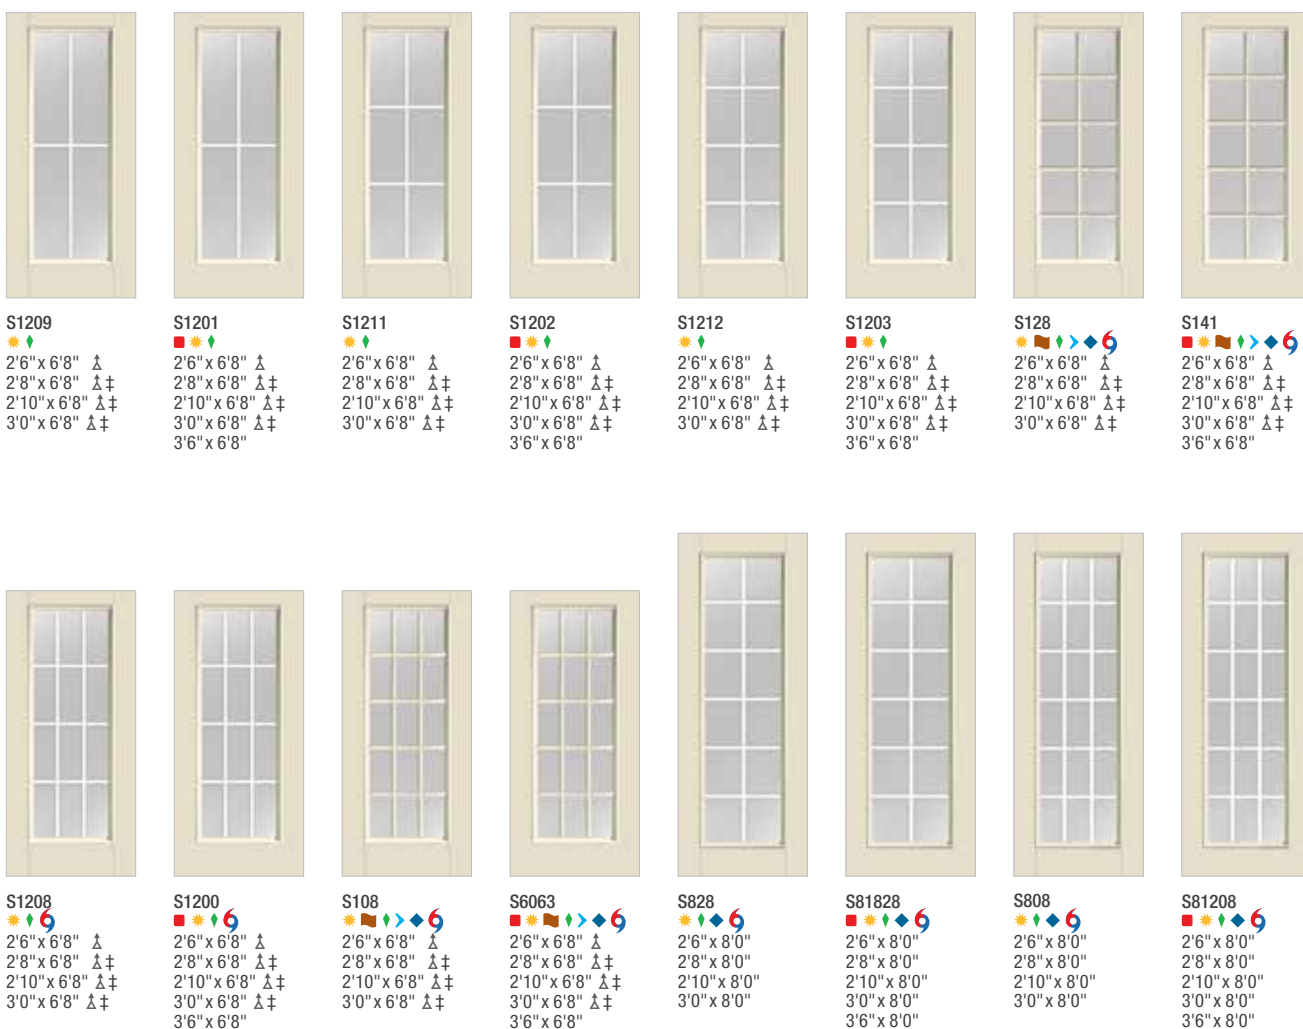

Smooth-Star®

Clear Glass with Divided Lites *Continues on next page.*

Look for the (🔥) for flush-glazed options on page 184.

Key

- No Stile Lines
- ☀️ Low-E Glass (LE)
- 🗡️ Simulated Divided Lites (SDL)
- ♦️ Flat or Contour, White or Color Grilles Between Glass (GBGF / GBGC)
- ➡️ Removable Wood Grilles (RG)
- Fixed Grilles (FXG)
- Vented Sidelite (No Impact)
  (6'6" & 6'8" only in 12" & 14")
  (8'0" only in 14")
- 🌀 WBDR Options
- 🌀 WBDR / HVHZ Options
- ⚠️ 6'6" Height Available
- ‡ 7'0" Height Available