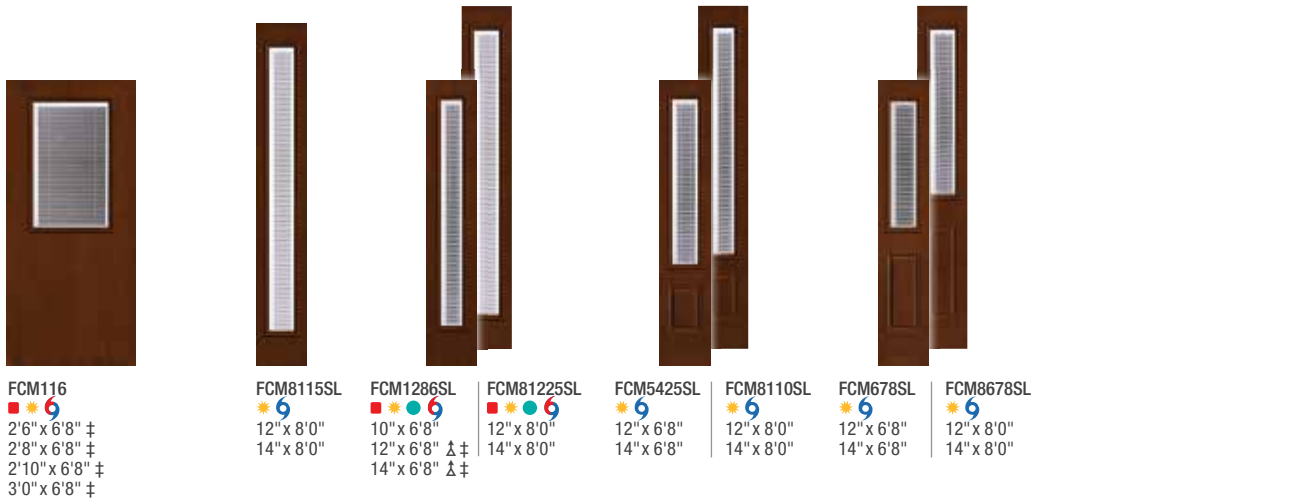

FCM141 2'8" x 6'8" 2'10" x 6'8" ‡ 3'0" x 6'8"	FCM8115 2'8" x 8'0" 2'10" x 8'0" 3'0" x 8'0"	FCM1286 2'4" x 6'8" △ 2'6" x 6'8" △ ‡ 2'8" x 6'8" △ ‡ 2'10" x 6'8" △ ‡ 3'0" x 6'8" △ ‡	FCM81225 2'6" x 8'0" 2'8" x 8'0" 2'10" x 8'0" 3'0" x 8'0"	FCM5425 2'8" x 6'8" 2'10" x 6'8" 3'0" x 6'8"	FCM678 2'8" x 6'8" 2'10" x 6'8" 3'0" x 6'8"	FCM8678 2'8" x 8'0" 2'10" x 8'0" 3'0" x 8'0"	FCM6035 2'8" x 6'8" 2'10" x 6'8" 3'0" x 6'8"	FCM6055 2'8" x 6'8" 2'10" x 6'8" 3'0" x 6'8"

FCM116 2'6" x 6'8" ‡ 2'8" x 6'8" ‡ 2'10" x 6'8" ‡ 3'0" x 6'8" ‡	FCM8115SL 12" x 8'0" 14" x 8'0"	FCM1286SL 10" x 6'8" 12" x 6'8" △ ‡ 14" x 6'8" △ ‡	FCM81225SL 12" x 8'0" 14" x 8'0"	FCM5425SL 12" x 6'8" 14" x 6'8"	FCM8110SL 12" x 8'0" 14" x 8'0"	FCM678SL 12" x 6'8" 14" x 6'8"	FCM8678SL 12" x 8'0" 14" x 8'0"