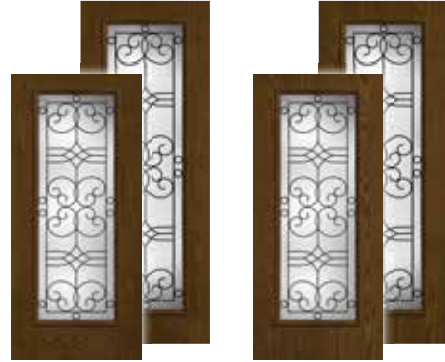

Fiber-Classic® Oak

FC113
6
2'6" x 6'8"
2'8" x 6'8" ‡
2'10" x 6'8" ‡
3'0" x 6'8" ‡

81919P
6
2'8" x 8'0"
2'10" x 8'0"
3'0" x 8'0"

FC369
6
2'6" x 6'8" Δ ‡
2'8" x 6'8" Δ ‡
2'10" x 6'8" Δ ‡
3'0" x 6'8" Δ ‡

FC817
6
2'6" x 8'0"
2'8" x 8'0"
2'10" x 8'0"
3'0" x 8'0"