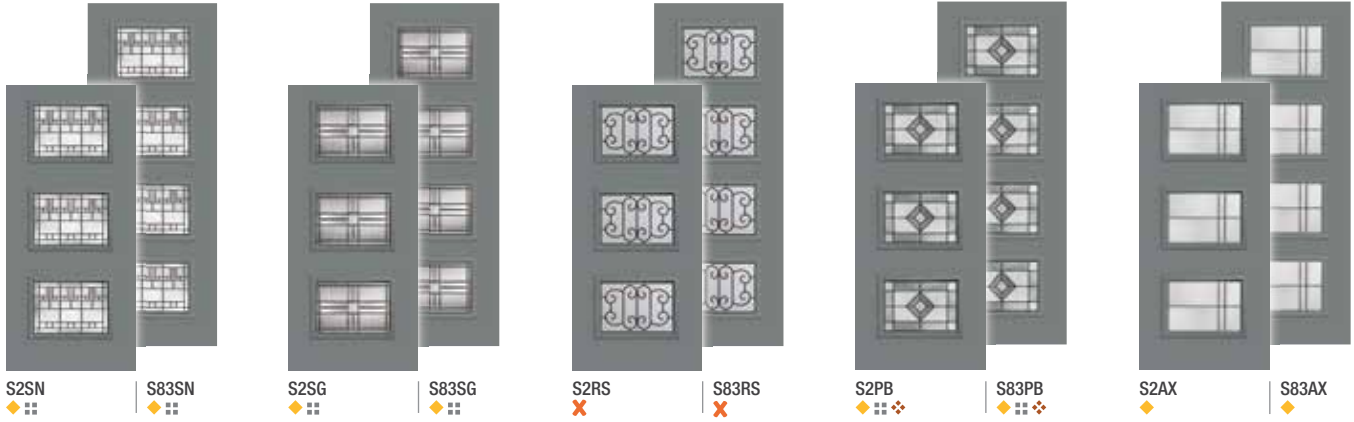

Ari

Note: Product images show exterior side of door.