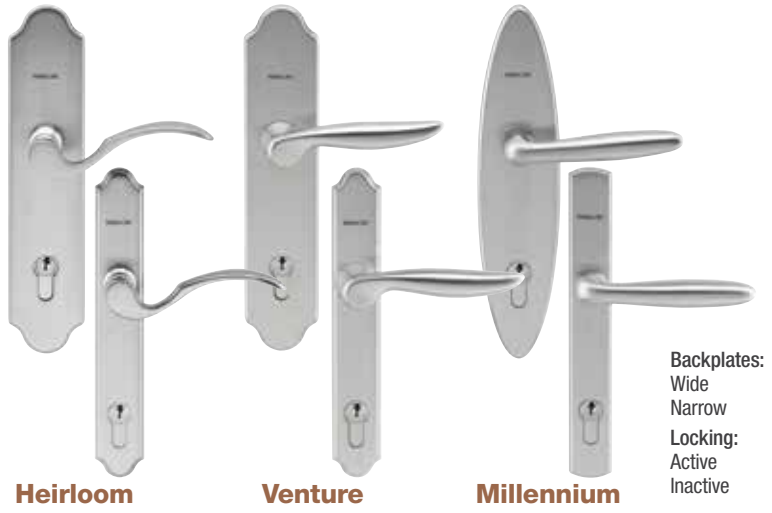

Handleset Options for Standard Door MPLS

Designed to complement Therma-Tru door styles from traditional to contemporary.