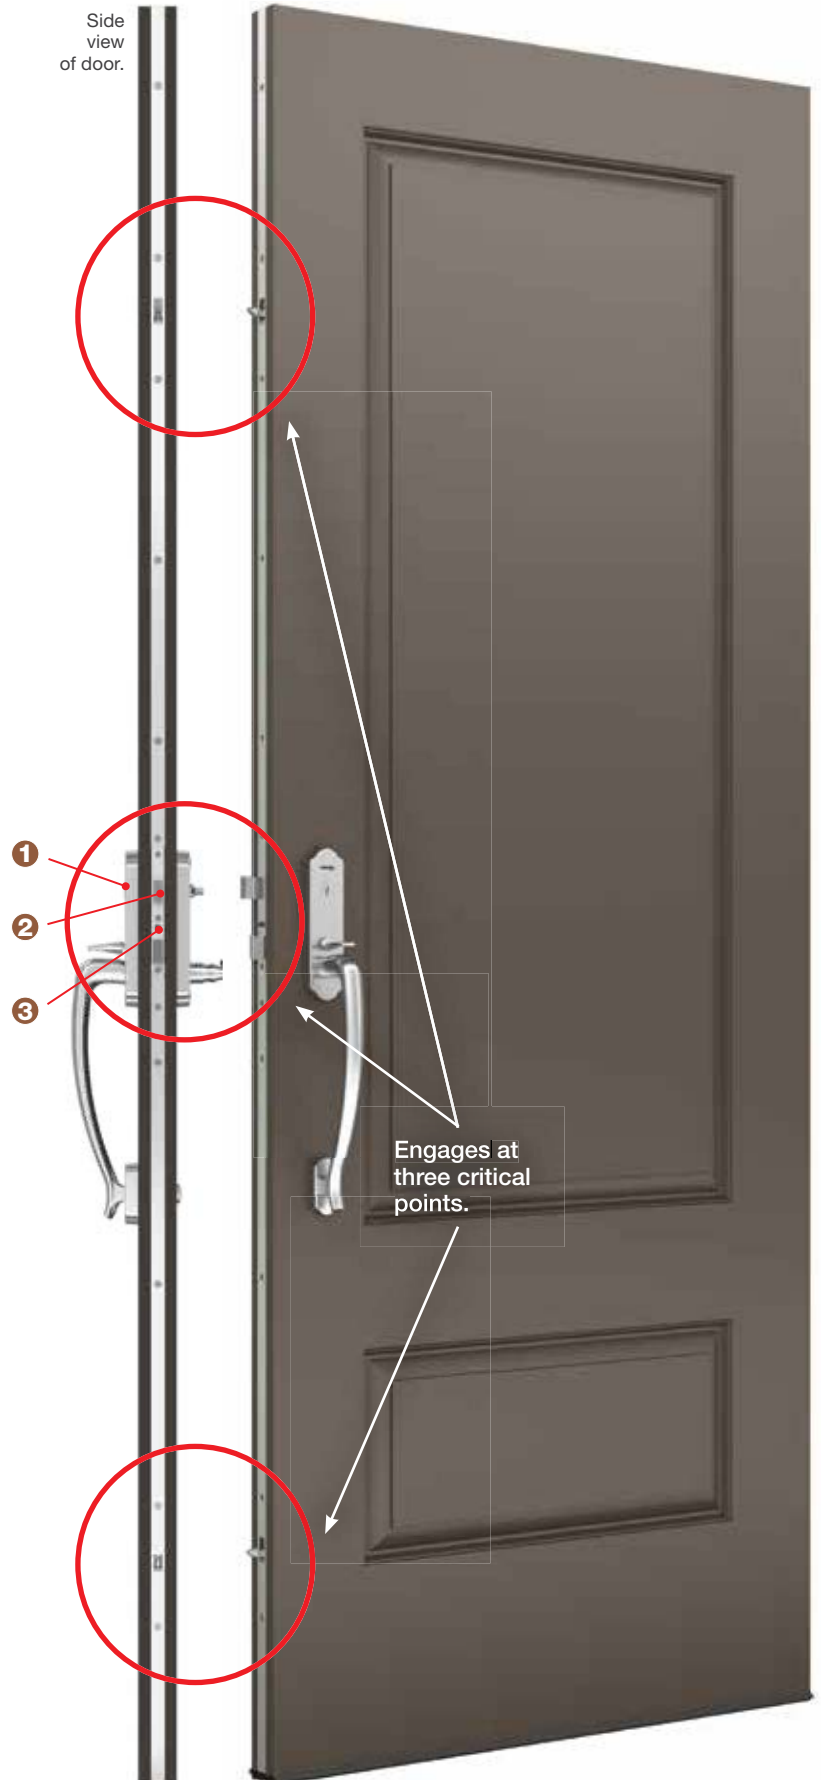

Side view of door.

Engages at three critical points.

Exterior view of door.