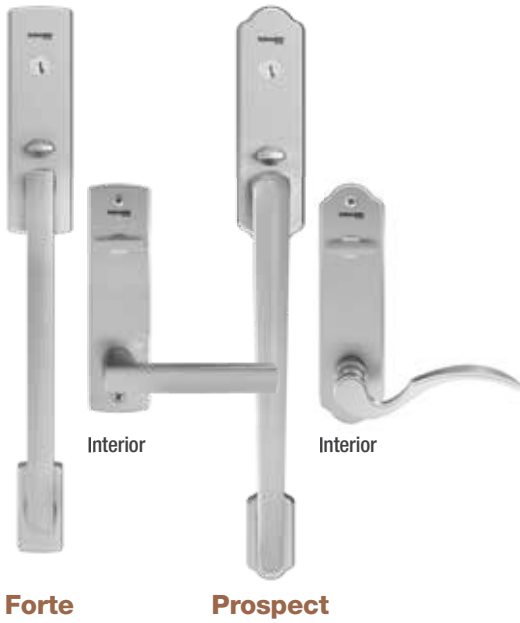

Handleset Options for Standard Door MPLS

Designed to complement Therma-Tru door styles from traditional to contemporary.