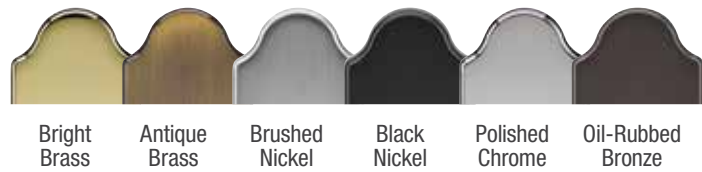

(Included in vented sidelite units.)

Heights:
6'6"
6'8"
8'0"

Handleset Options for Standard Door MPLS

Designed to complement Therma-Tru door styles from traditional to contemporary.

Finish Options

Finish Options