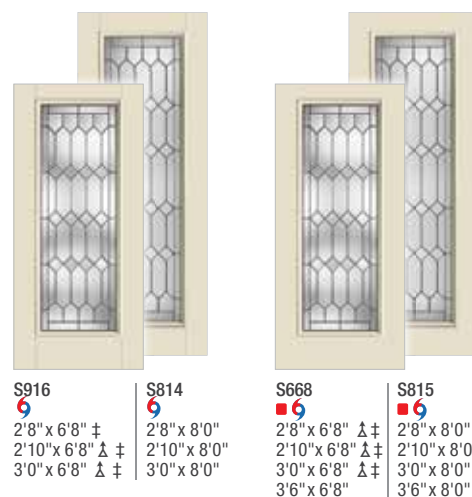

S916
2'8" x 6'8" ‡
2'10" x 6'8" Δ ‡
3'0" x 6'8" Δ ‡

S814
2'8" x 8'0"
2'10" x 8'0"
3'0" x 8'0"

S668
2'8" x 6'8" Δ ‡
2'10" x 6'8" Δ ‡
3'0" x 6'8" Δ ‡
3'6" x 6'8"

S815
2'8" x 8'0"
2'10" x 8'0"
3'0" x 8'0"
3'6" x 8'0"