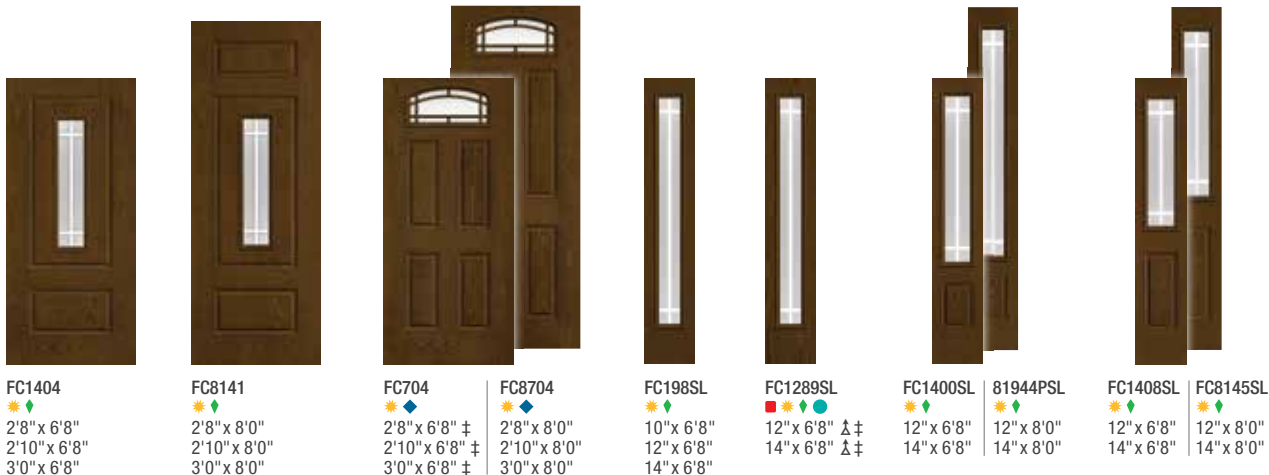

Smooth-Star®

Clear Glass with Divided Lites *Continues on next page.*

Look for the (🔥) for flush-glazed options on page 184.

Key

- No Stile Lines
- ☀️ Low-E Glass (LE)
- 🗡️ Simulated Divided Lites (SDL)
- ♦️ Flat or Contour, White or Color Grilles Between Glass (GBGF / GBGC)
- ➡️ Removable Wood Grilles (RG)
- Fixed Grilles (FXG)
- Vented Sidelite (No Impact)
  (6'6" & 6'8" only in 12" & 14")
  (8'0" only in 14")
- 🌀 WBDR Options
- 🌀 WBDR / HVHZ Options
- ⚠️ 6'6" Height Available
- ‡ 7'0" Height Available