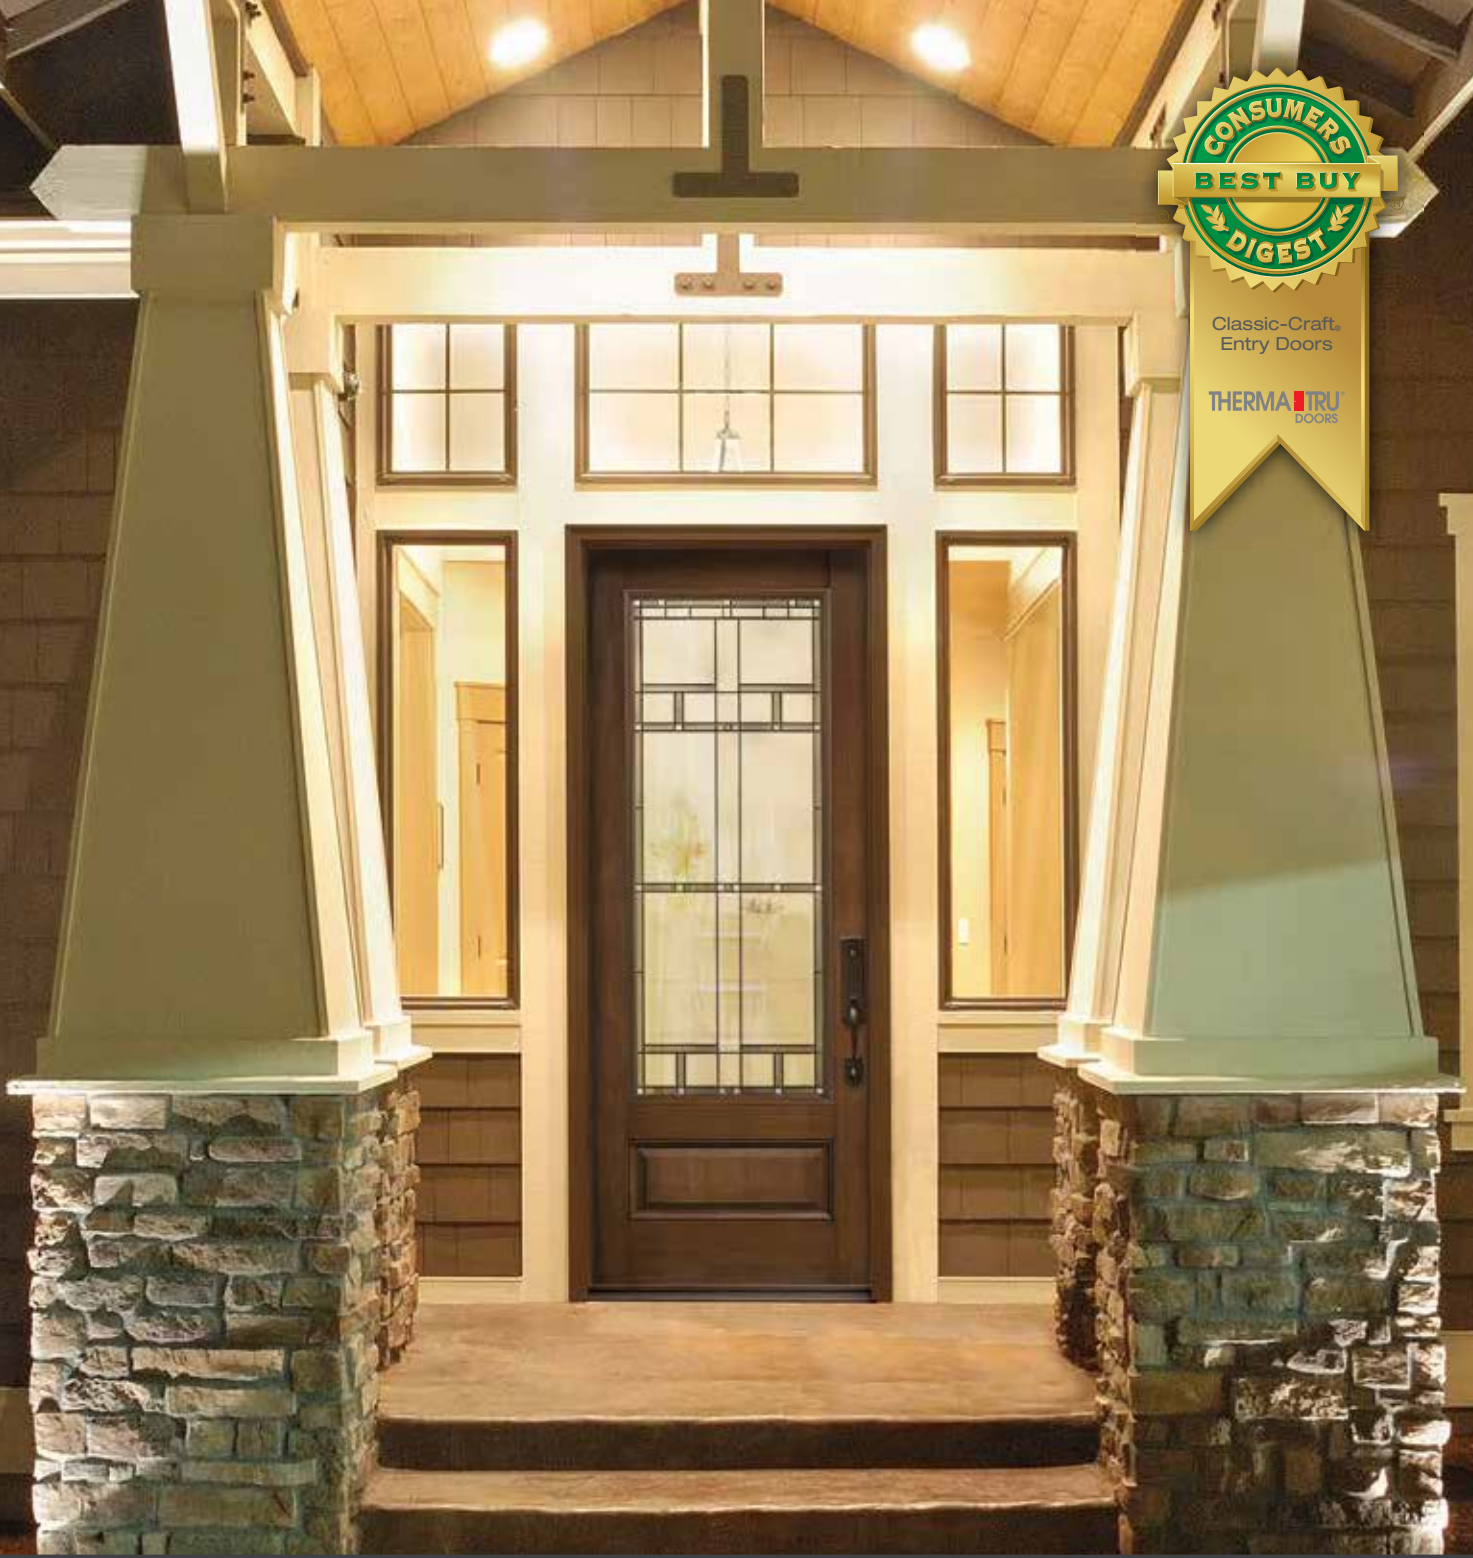

THERMA TRU
DOORS

Featured Products

Popular looks
designed to inspire.

Classic-Craft®

Mahogany

Collection™

Rich, warm Mahogany wood tones.

Especially suited for European, Victorian and Colonial home styles, Classic-Craft Mahogany premium fiberglass entryways are a sophisticated, elegant option for homeowners looking to make a statement by creating dramatic, grand entrances.