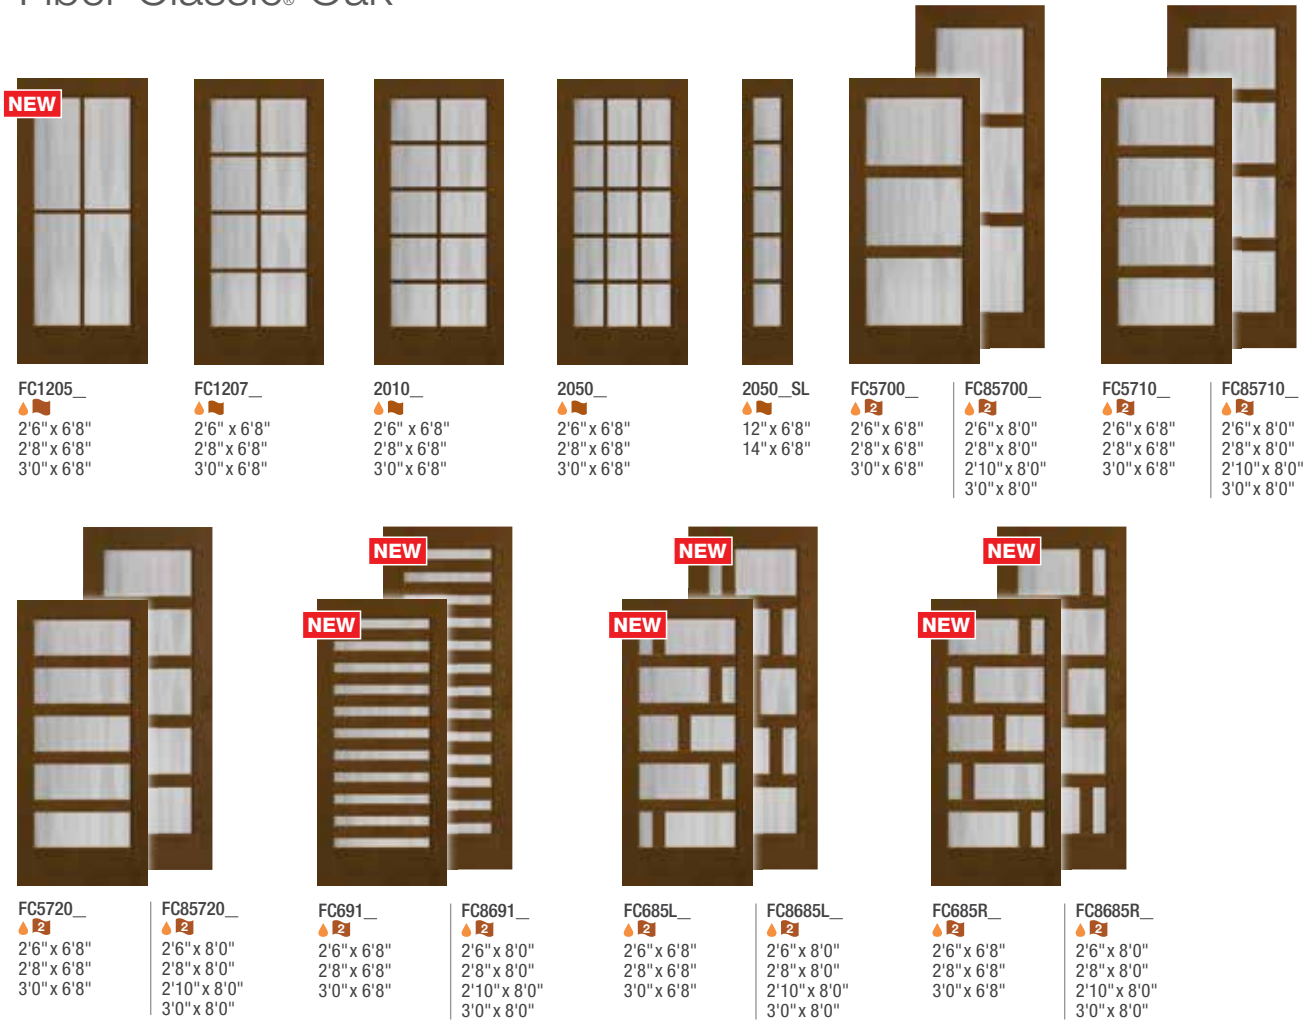

Fiber-Classic® Oak

NEW FC1205_ 2'6" x 6'8" 2'8" x 6'8" 3'0" x 6'8"	FC1207_ 2'6" x 6'8" 2'8" x 6'8" 3'0" x 6'8"	2010_ 2'6" x 6'8" 2'8" x 6'8" 3'0" x 6'8"	2050_ 2'6" x 6'8" 2'8" x 6'8" 3'0" x 6'8"	2050_SL 12" x 6'8" 14" x 6'8"	FC5700_ 2'6" x 6'8" 2'8" x 6'8" 3'0" x 6'8"	FC85700_ 2'6" x 8'0" 2'8" x 8'0" 2'10" x 8'0" 3'0" x 8'0"	FC5710_ 2'6" x 6'8" 2'8" x 6'8" 3'0" x 6'8"	FC85710_ 2'6" x 8'0" 2'8" x 8'0" 2'10" x 8'0" 3'0" x 8'0"
FC5720_ 2'6" x 6'8" 2'8" x 6'8" 3'0" x 6'8"	FC85720_ 2'6" x 8'0" 2'8" x 8'0" 2'10" x 8'0" 3'0" x 8'0"	NEW FC691_ 2'6" x 6'8" 2'8" x 6'8" 3'0" x 6'8"	NEW FC8691_ 2'6" x 8'0" 2'8" x 8'0" 2'10" x 8'0" 3'0" x 8'0"	NEW FC685L_ 2'6" x 6'8" 2'8" x 6'8" 3'0" x 6'8"	NEW FC8685L_ 2'6" x 8'0" 2'8" x 8'0" 2'10" x 8'0" 3'0" x 8'0"	NEW FC685R_ 2'6" x 6'8" 2'8" x 6'8" 3'0" x 6'8"	NEW FC8685R_ 2'6" x 8'0" 2'8" x 8'0" 2'10" x 8'0" 3'0" x 8'0"	

Privacy & Textured Glass Options

Add the code to the blank in the style number for the desired door and glass combination. For details on glass options, see page 125.

XG = Geometric
XE = Satin Etch

XC = Chord
XJ = Chinchilla

XR = Rainglass
XN = Granite

*Not recommended for use behind storm doors or to be painted dark colors, if exposed to direct sunlight.
Note: See page 275 for important product details that may help with your purchase decision.