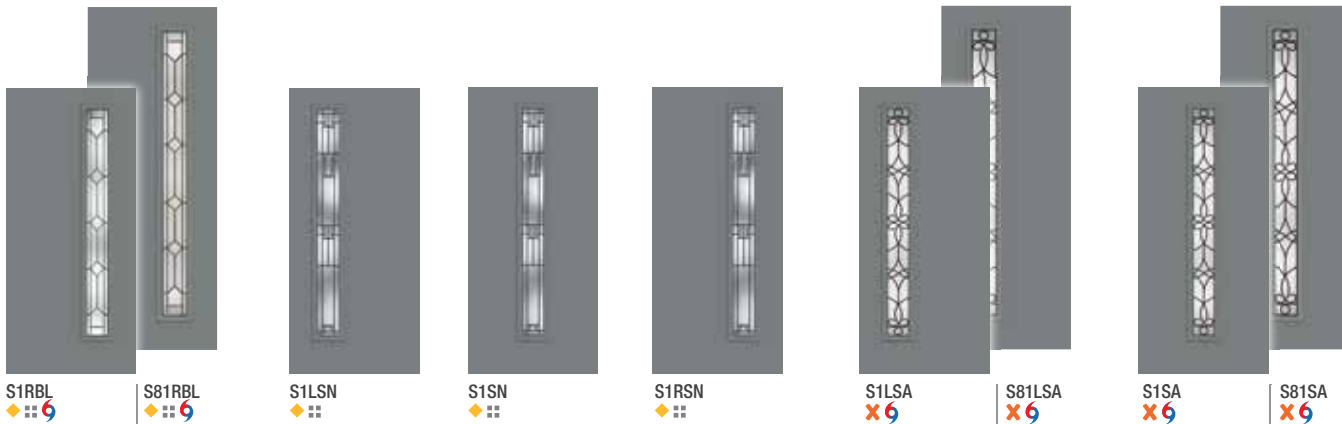

Línea *Continues on next page.*

Privacy & Textured Glass Options

Add the code to the blank in the style number for the desired door and glass combination. For details on glass options, see page 238.

XG = Geometric
XE = Satin Etch

XC = Chord
XJ = Chinchilla

XR = Rainglass
XN = Granite

Key

- ★ Low-E Glass (LE)
- Black Nickel Caming (1D)
- Brushed Nickel Caming (1C)
- ■ Brass Caming (1A)
- X Wrought Iron (1W)
- 6 WBDR / HVHZ Options