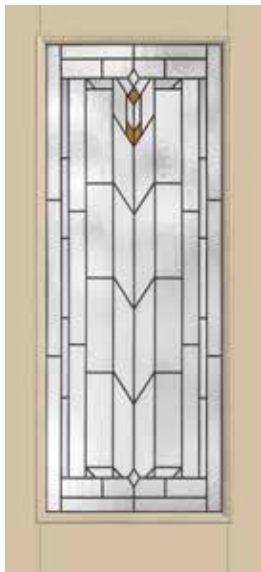

Arborwatch.◆❑

CCV1423
3'0" x 6'8"