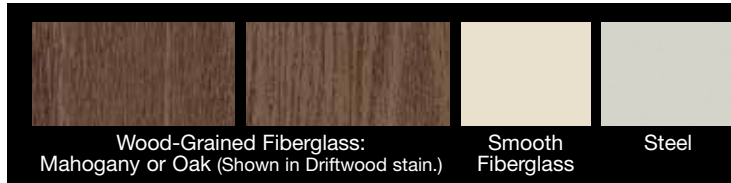

Privacy & Textured Glass Options
Add the code to the blank in the style number for the desired door and glass combination. For details on glass options, see page 238.

XG = Geometric	XJ = Chinchilla
XE = Satin Etch	XR = Rainglass
XC = Chord	XN = Granite

Key

- Low-E Glass (LE)
- Black Nickel Caming (1D)
- Vented Sidelite (No Impact)
  (6"8" only in 12" & 14")
  (8"0" only in 14")