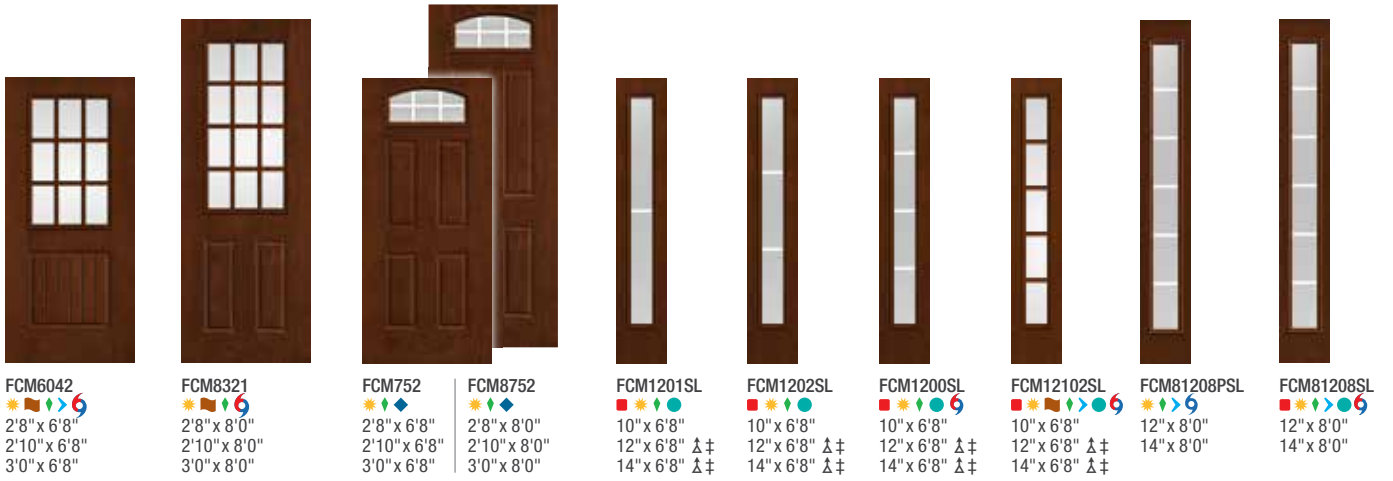

*Not recommended for use behind storm doors or to be painted dark colors, if exposed to direct sunlight.
Note: See page 275 for important product details that may help with your purchase decision.