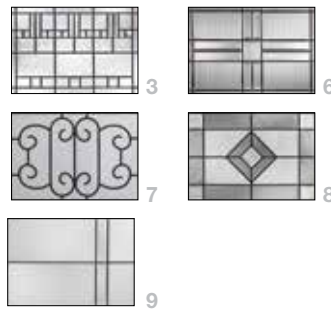

Available for Ari.

Available for Echo.

- 1 Blackstone®
- 2 Crystalline™
- 3 Sedona
- 4 Salinas®
- 5 Avonlea®
- 6 Saratoga™
- 7 Riserva™
- 8 Pembridge™
- 9 Axis™