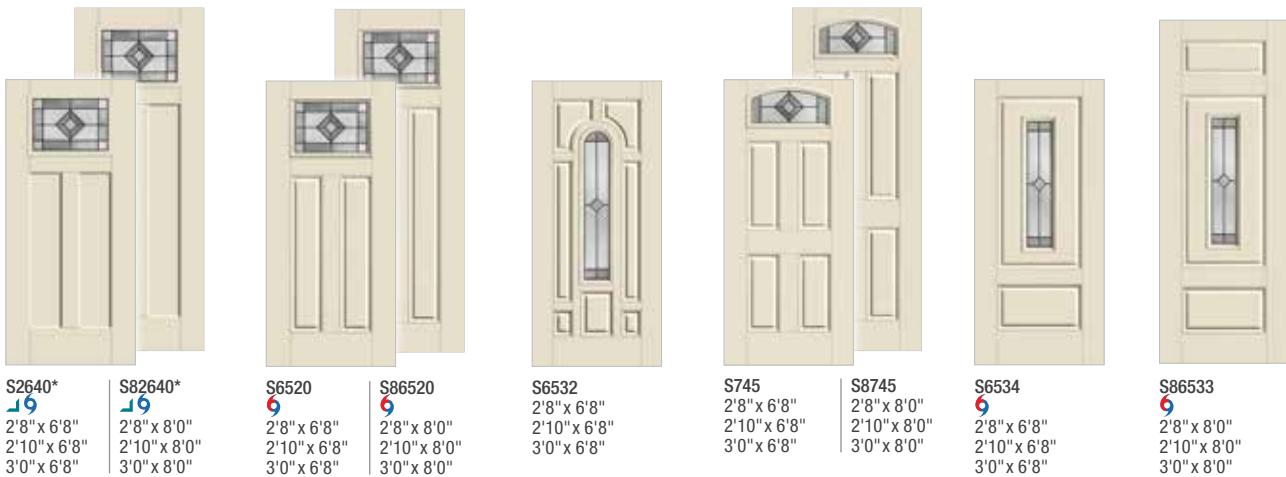

Optional Dentil Shelf*

4-Block Dentil Shelf
Available for all Craftsman-style
Fiber-Classic Mahogany Collection doors.

Smooth-Star®

*Available with flat lite frame or Impact-rated lite frame only.
 **Not recommended for use behind storm doors or to be painted dark colors, if exposed to direct sunlight.
 Note: See page 275 for important product details that may help with your purchase decision.