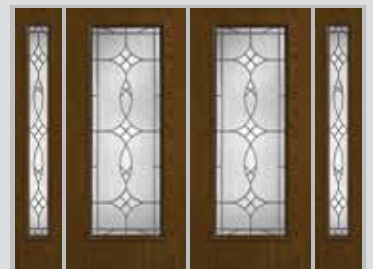

Double Doors with Vented Sidelites (Inswing Only)

- = Available
- = Not Applicable
- S = Stain
- P = Paint

	Fiber-Classic, Mahogany Collection^{SM}	Fiber-Classic, Oak Collection^{SM}	Smooth-Star®

Door Widths

2'0"	■	■	■
2'4"	■	■	■
2'6"	■	■	■
2'8"	■	■	■
2'10"	■	■	■
3'0"	■	■	■
3'6"	●	●	■

Door Heights

6'6"	■	■	■
6'8"	■	■	■
7'0"	■	■	■
8'0"	■	■	■

Glass Options

Decorative	15	15	15
Privacy & Textured	6	6	6
Internal Blinds	■	■	■
Flush-Glazed	●	■	■
Screen Vented	●	●	■
Simulated Divided Lites	■	■	■
Grilles Between Glass	■	■	■
Removable Wood Grilles	■	■	■
Fixed Grilles	■	■	■
Low-E	■	■	■
Clear	■	■	■

Additional Options

Finish	S / P	S / P	P
Vented Sidelites	■	■	■

Retrofit Hinged Patio Doors

Replacing common slider sizes? Find hinged patio door options in this section. For more about our patio door systems, see pages 250–257.

5'0" Patio Opening = (2) 2'4" Doors

6'0" Patio Opening = (2) 2'10" Doors