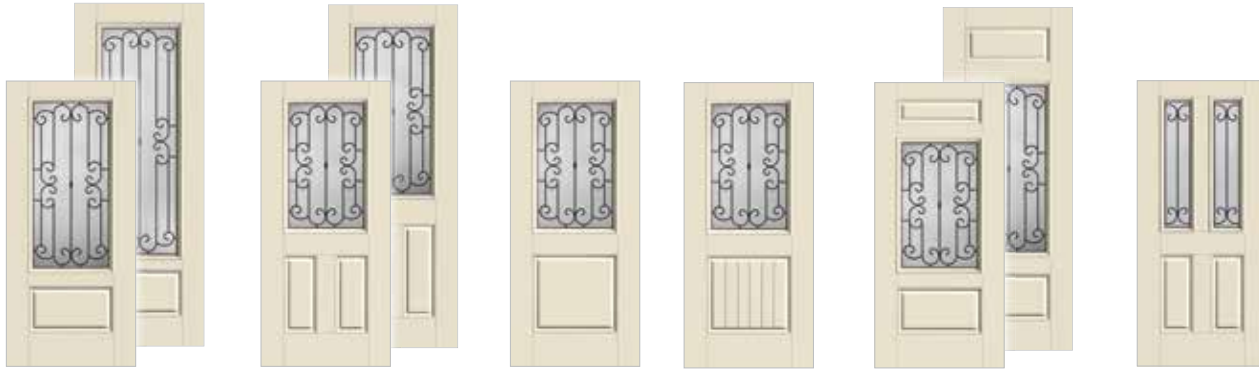

S529 6	S8529 6	S581 6	S8581 6	S575 6	S577 6	S579 6	S8579 6	S585
2'8" x 6'8"	2'8" x 8'0"	2'6" x 6'8"	2'8" x 8'0"	2'6" x 6'8"	2'8" x 6'8"	2'8" x 6'8"	2'8" x 8'0"	2'8" x 6'8"
2'10" x 6'8"	2'10" x 8'0"	2'8" x 6'8" ‡	2'10" x 8'0" ‡	2'8" x 6'8" ‡	2'10" x 6'8"	2'10" x 6'8"	2'10" x 8'0"	2'10" x 6'8"
3'0" x 6'8"	3'0" x 8'0"	2'10" x 6'8" ‡	3'0" x 8'0"	2'10" x 6'8" ‡	3'0" x 6'8"	3'0" x 6'8"	3'0" x 8'0"	3'0" x 6'8"
		3'0" x 6'8" ‡