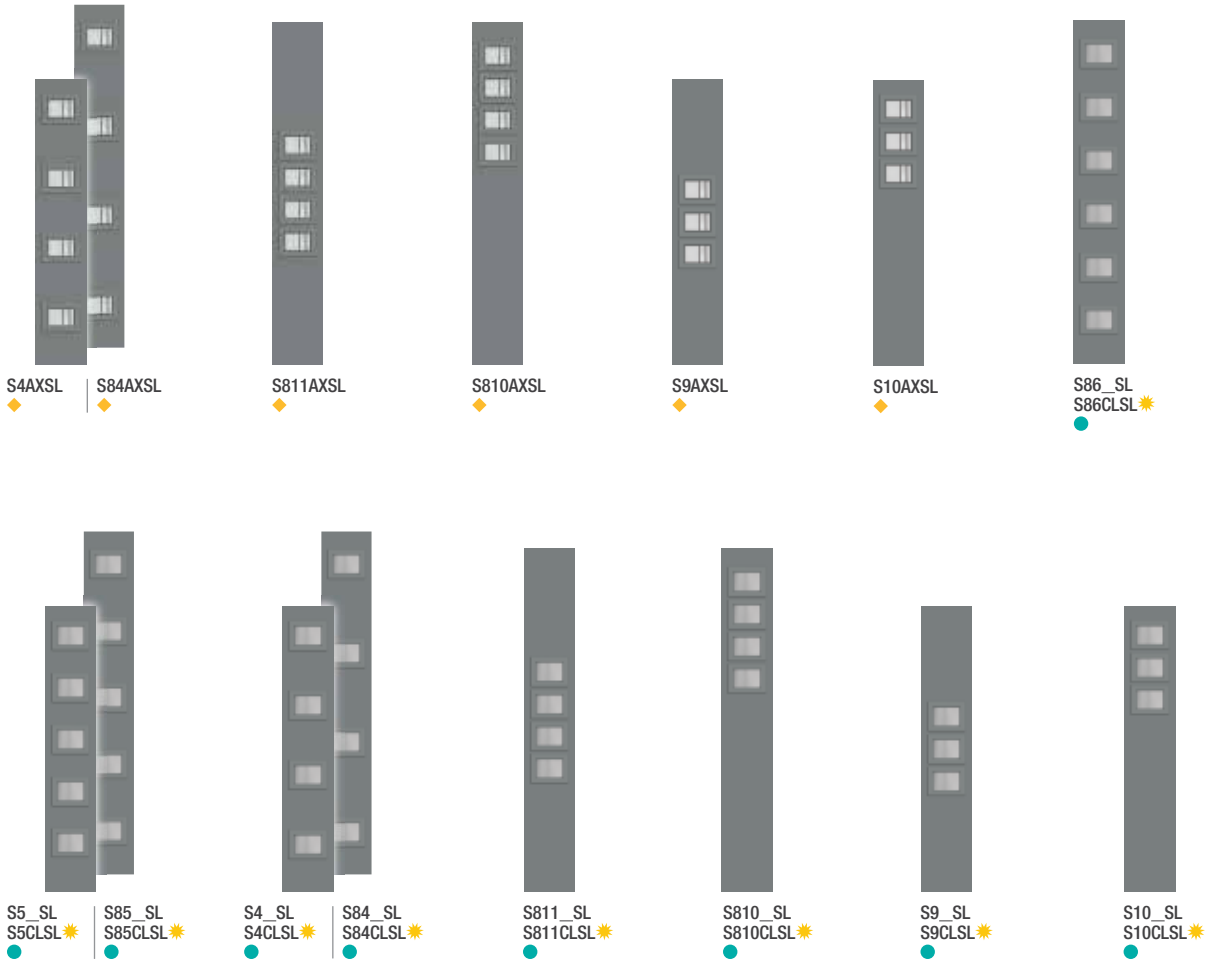

Privacy & Textured Glass Options
 Add the code to the blank in the style number for the desired door and glass combination. For details on glass options, see page 238.

XG = Geometric	XJ = Chinchilla
XE = Satin Etch	XR = Rainglass
XC = Chord	XN = Granite