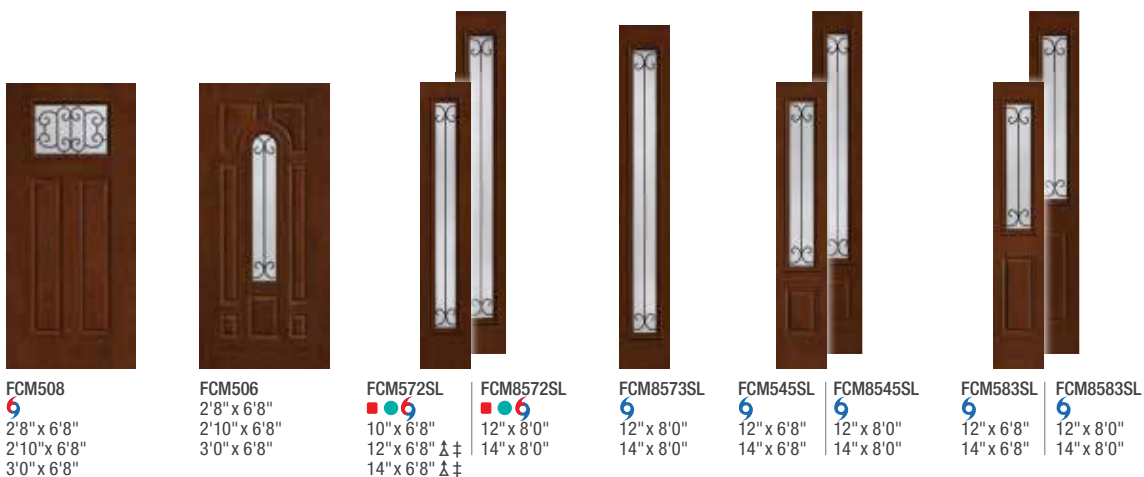

FCM508 6 2'8" x 6'8" 2'10" x 6'8" 3'0" x 6'8"	FCM506 2'8" x 6'8" 2'10" x 6'8" 3'0" x 6'8"	FCM572SL 6 10" x 6'8" 12" x 6'8" Δ ‡ 14" x 6'8" Δ ‡	FCM8572SL 6 12" x 8'0" 14" x 8'0"	FCM8573SL 6 12" x 8'0" 14" x 8'0"	FCM545SL 6 12" x 6'8" 14" x 6'8"	FCM8545SL 6 12" x 8'0" 14" x 8'0"	FCM583SL 6 12" x 6'8" 14" x 6'8"	FCM8583SL 6 12" x 8'0" 14" x 8'0"