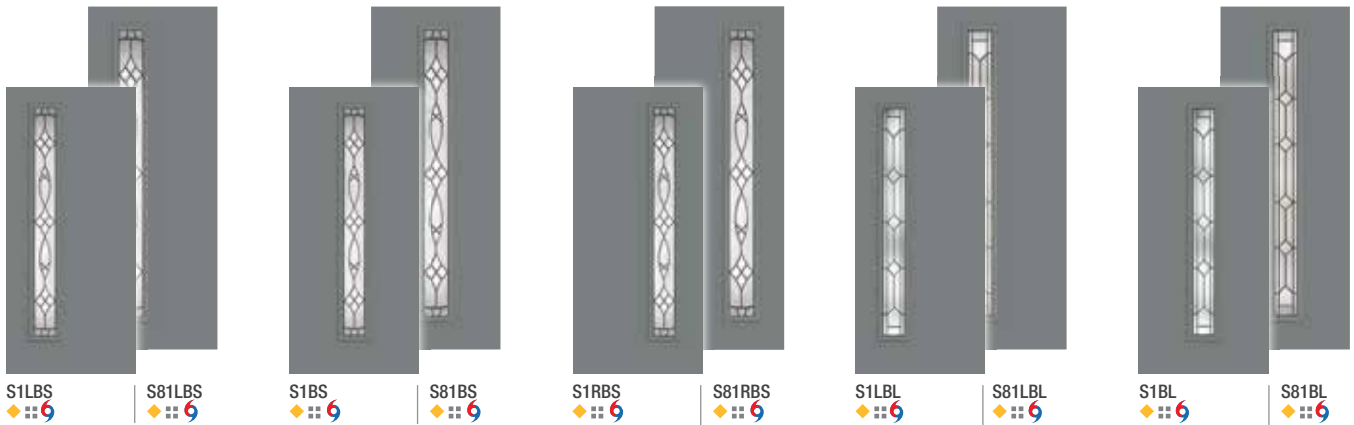

Línea

Note: Product images show exterior side of door.

It's your decision, by design.

Select a look for the door and sidelites. Choose a material. Find an available glass design and frame to complete the statement. Stain or paint it any color. Explore all the possible combinations at thermatru.com/pulse.

Note: Door and sidelite styles shown in smooth fiberglass with flat lite frame. To see styles in other material choices, go to thermatru.com/pulse.

Note: See page 275 for important product details that may help with your purchase decision.

Top: Pulse Ari, Axis Glass with Scrolled Lite Frame, Door – S83AX