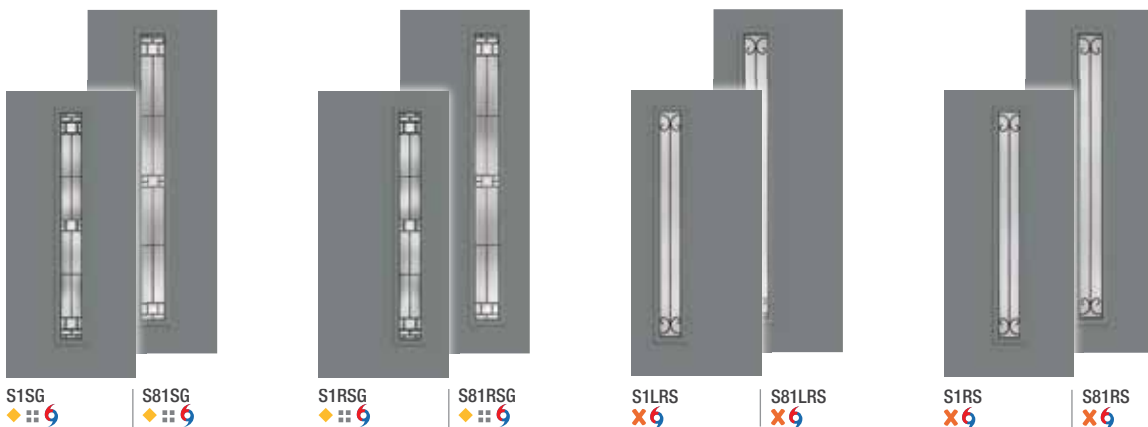

Línea *Continues on next page.*

Privacy & Textured Glass Options

Add the code to the blank in the style number for the desired door and glass combination. For details on glass options, see page 238.

XG = Geometric
XE = Satin Etch

XC = Chord
XJ = Chinchilla

XR = Rainglass
XN = Granite

Key

- ★ Low-E Glass (LE)
- Black Nickel Caming (1D)
- Brushed Nickel Caming (1C)
- ■ Brass Caming (1A)
- X Wrought Iron (1W)
- 6 WBDR / HVHZ Options