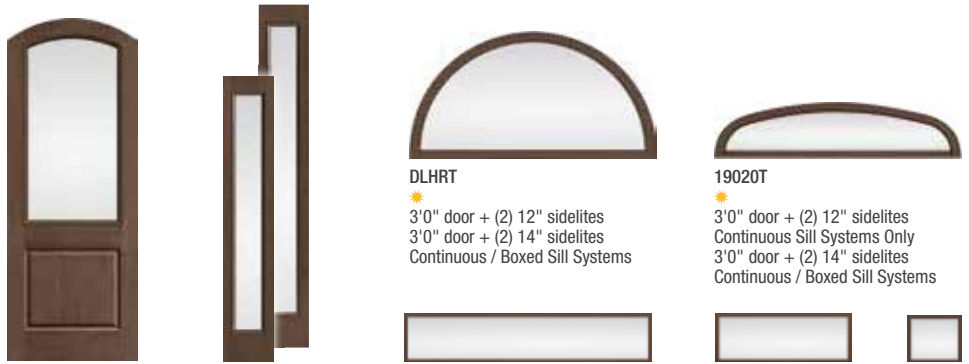

CCR820030A * 3'0" x 8'0"	CCR3400SL * 12" x 6'8" * 14" x 6'8"	CCR8000SL * 12" x 8'0" * 14" x 8'0"	DLHRT * 3'0" door + (2) 12" sidelites * 3'0" door + (2) 14" sidelites * Continuous / Boxed Sill Systems	19020T * 3'0" door + (2) 12" sidelites * Continuous Sill Systems Only * 3'0" door + (2) 14" sidelites * Continuous / Boxed Sill Systems	19220T * 3'0" door + (2) 12" sidelites * 3'0" door + (2) 14" sidelites * Continuous / Boxed Sill Systems	19200T * 3'0" Door Only	19210T * 12" & 14" Sidelite Only

Key

- Flush-Glazed Glass (FG)
- Low-E Glass (LE)