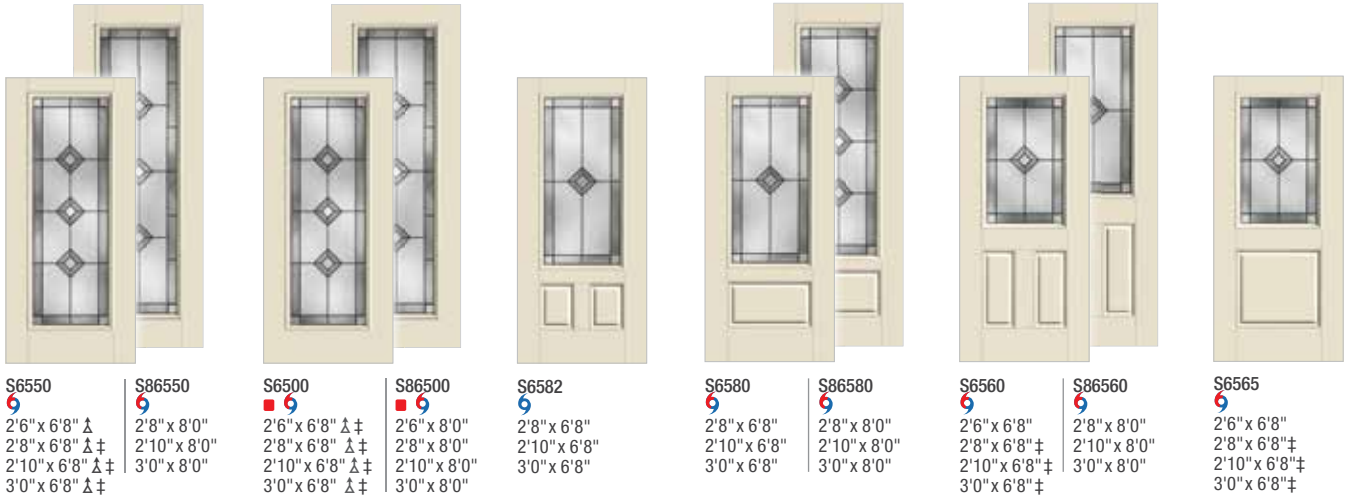

Smooth-Star®

*Available with flat lite frame or Impact-rated lite frame only.
**Not recommended for use behind storm doors or to be painted dark colors, if exposed to direct sunlight.
Note: See page 275 for important product details that may help with your purchase decision.