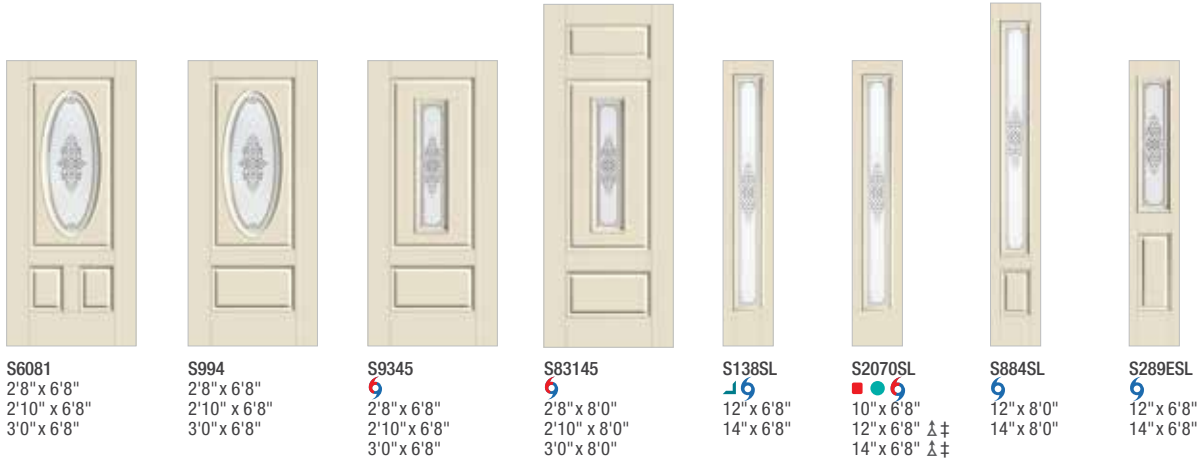

6 WBDR Options

6 WBDR / HVHZ Options

▲ 6'6" Height Available

‡ 7'0" Height Available

Frosted Images Glass Continues on next page.

Optional Dentil Shelf*

4-Block Dentil Shelf
 Available for all Craftsman-style
 Smooth-Star doors.